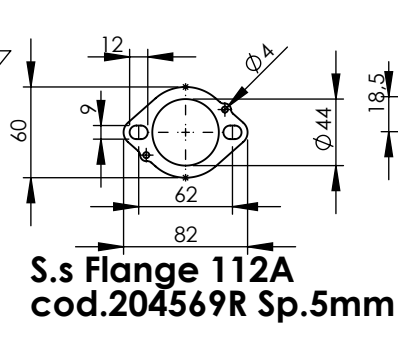

Db-Killer 59B
Cod.3014228804R

Brackets kit
cod. 3014349562R

BIKE'S FRAME

E13 92R-02 10423

Carbon end cup set
cod.308266701R

S.s end cup set
cod.3014228701R

Muffler kit
Cod.3014228486R

Carbon clamp FM4S
Cod.307572505R

Silencer bracket s.s.
cod.3014349561R

Welded reinforcements

CATALYTIC CONVERTER

Welded reinforcement

BIKE'S FRAME
Ø i.45

Flange
cod.204569R

S.s bushing
cod.204833R

E13 00088F

M12x1.25

Manifold kit 2/1
cod. 3014349206R

Spring and rubber
replacement kit
Cod.303949001R

ART.14349EBK SPARE PARTS

YAMAHA TRACER 7 / TRACER 7 GT (Also fits 35 kW version)
(Fits with original panniers) (Fits with original centre stand)

(A) FITTING COD. 3014349601R