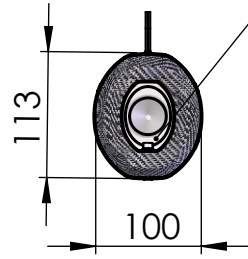

Db-Killer 59B
Cod.3014228804R

Brackets kit
cod. 3014349562R

BIKE'S FRAME

E13 92R-02 10423

Carbon end cup set
cod.308266701R

S.s end cup set
cod.3014228701R

Muffler kit
Cod.3014228486R

Carbon clamp FM4S
Cod.307572505R

Silencer bracket s.s.
cod.3014349561R

Welded reinforcements

CATALYTIC CONVERTER

Welded reinforcement

BIKE'S FRAME
Ø i.45

Flange
cod.204569R

S.s bushing
cod.204833R

E13 00088F

M12x1.25

Manifold kit 2/1
cod. 3014349206R

Spring and rubber
replacement kit
Cod.303949001R

ART.14349EBK SPARE PARTS

YAMAHA TRACER 7 / TRACER 7 GT (Also fits 35 kW version)
(Fits with original panniers) (Fits with original centre stand)