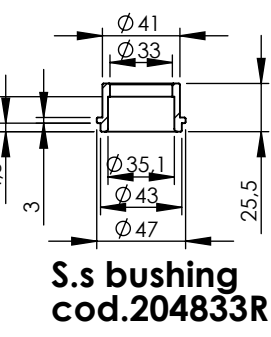

Db-Killer 59B
Cod.3014228804R

Brackets kit
cod. 3014349562R

BIKE'S FRAME

E13 92R-02 10423

Carbon end cup set
cod.308266701R

S.s end cup set
cod.3014228701R

Muffler kit
Cod.3014228486R

Carbon clamp FM4S
Cod.307572505R

Silencer bracket s.s.
cod.3014349561R

Welded reinforcements

CATALYTIC CONVERTER

Welded reinforcement

BIKE'S FRAME
Ø i.45

Flange
cod.204569R

S.s bushing
cod.204833R

E13 00088F

M12x1.25

Manifold kit 2/1
cod. 3014349206R

Spring and rubber
replacement kit
Cod.303949001R

ART.14349EBK SPARE PARTS

YAMAHA TRACER 7 / TRACER 7 GT (Also fits 35 kW version)
(Fits with original panniers) (Fits with original centre stand)

(A) FITTING COD. 3014349601R