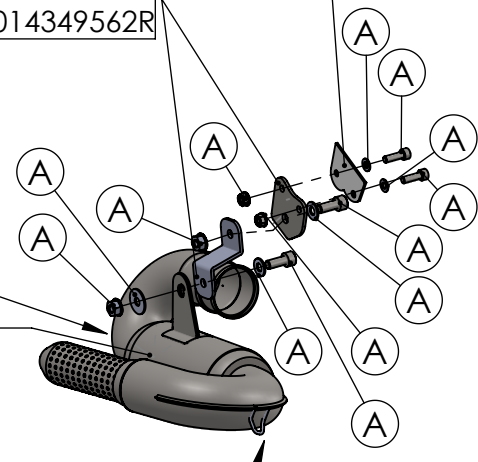

Db-Killer 59B
Cod.3014228804R

Brackets kit
cod. 3014349562R

BIKE'S FRAME

E13 92R-02 10423

Carbon end cup set
cod.308266701R

S.s end cup set
cod.3014228701R

Muffler kit
Cod.3014228486R

Carbon clamp FM4S
Cod.307572505R

Silencer bracket s.s.
cod.3014349561R

Welded reinforcements

CATALYTIC CONVERTER

Welded reinforcement

BIKE'S FRAME
Ø i.45

Flange
cod.204569R

S.s bushing
cod.204833R

E13 00088F

M12x1.25

Manifold kit 2/1
cod. 3014349206R

Spring and rubber
replacement kit
Cod.303949001R

ART.14349EBK SPARE PARTS

YAMAHA TRACER 7 / TRACER 7 GT (Also fits 35 kW version)
(Fits with original panniers) (Fits with original centre stand)

(A) FITTING COD. 3014349601R