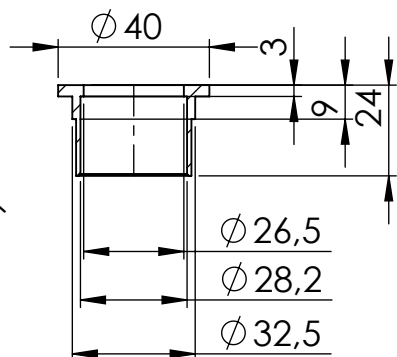

Db-Killer N.62
Cod.3014259801

Flange 45E sp.6
cod.205267

Bushing S.s
cod.206662

Knurled collar nut
M8 Cod.200298

2x Aluminium spacer
ø30-20X9x8.5
Cod. 204828

ORIGINAL FRAME
Please remove rubber
located inside

Aluminium spacer
ø30X15x8.5
Cod. 206663

Plain washer
ø 6x ø 24
Cod.201146

ORIGINAL FRAME

Allen screw
M6X20 T.C.Z.B.
Cod.203508

Flange 45E S.s
cod.205267

Mounting
plate M6 Z.B.
Cod.204664

Bushing S.s
cod.206662