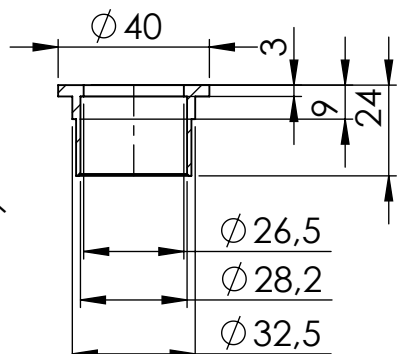

Db-Killer N.62
Cod.3014259801

Flange 45E sp.6
cod.205267

Bushing S.s
cod.206662

Knurled collar nut
M8 Cod.200298

2x Aluminium spacer
ø30-20X9x8.5
Cod. 204828

ORIGINAL FRAME
Please remove rubber
located inside

Aluminium spacer
ø30X15x8.5
Cod. 206663

Plain washer
ø 6x ø 24
Cod.201146

ORIGINAL FRAME

Allen screw
M6X20 T.C.Z.B.
Cod.203508

Flange 45E S.s
cod.205267

Bushing S.s
cod.206662

Mounting
plate M6 Z.B.
Cod.204664