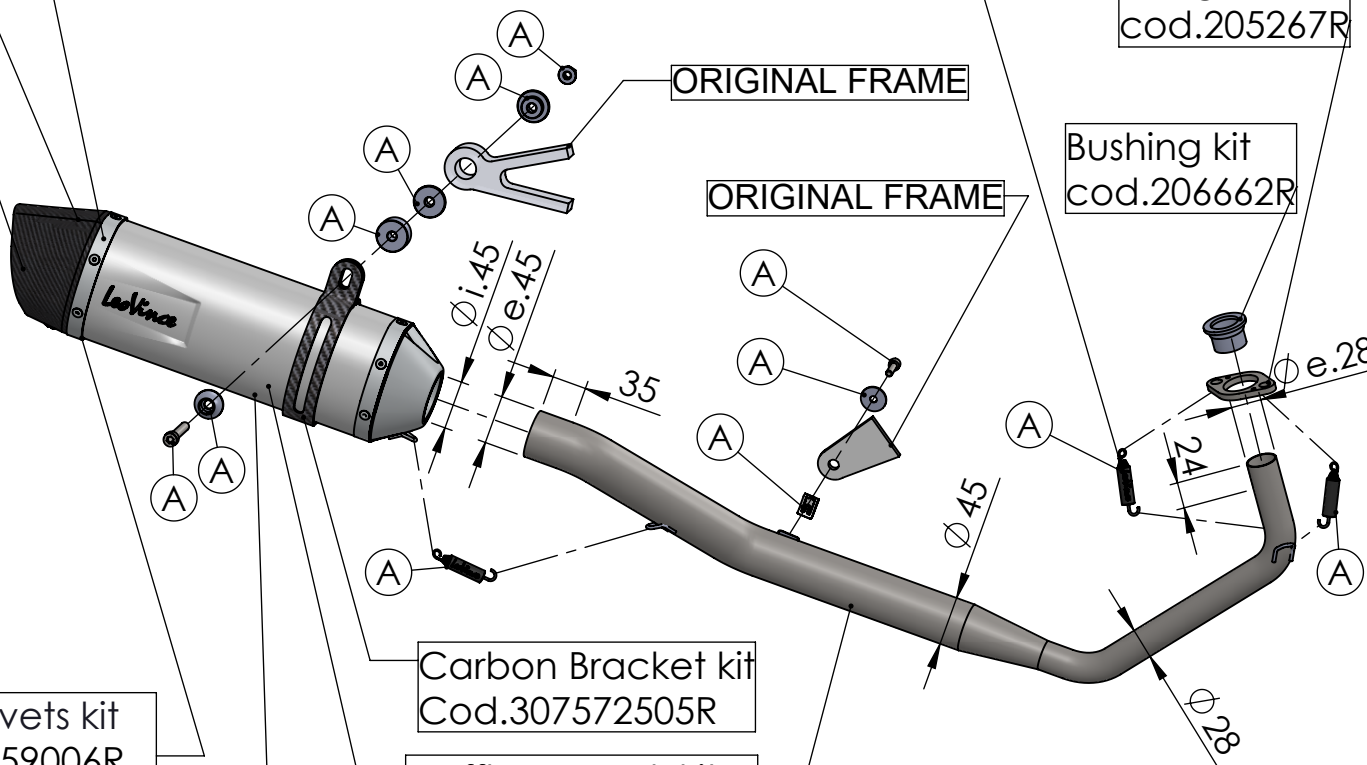

Carbon end cup set
cod.3014008701R

S.s end cup set
cod.3014259711R

Outer sleeve
replacement kit
cod.083710014R

Spring and rubber
replacement kit
Cod.303949001R

Flange kit
cod.205267R

Bushing kit
cod.206662R

ORIGINAL FRAME

ORIGINAL FRAME

Carbon Bracket kit
Cod.307572505R

Muffler repack kit
cod.414205R

Muffler kit
Cod.3014259481R

Manifold kit
(bushing and flange included)
cod. 3014340202R

WARNING

it is advisable to optimize the carburation by remapping the stock ECU or by adopting an additional ECU unit.

ART. 14340E - SPARE PARTS

YAMAHA MT-125 / YZF-R125

Ⓐ FITTING KIT cod.3014340601R