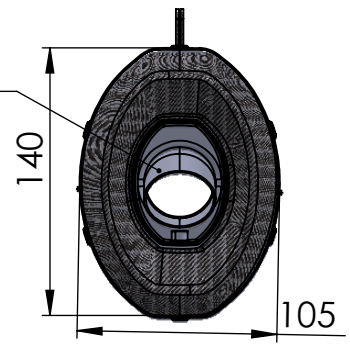

Do not use
Aluminium spacer
Cod. 205866

Db-killer N°52
Cod.308421801

Bracket black S.s
Cod. 3014336501

Knurled collar nut
M6 Cod.200333

**NB.Brand Leovince
on this side**

Knurled collar nut
M8 Cod.200298

ORIGINAL FRAME
Please remove two
original rubber silent-block
located inside

Aluminium spacer
Cod. 205771

Carbon clamp FR2
cod.308448501

2x Aluminium spacer
ø29-ø23.5Xø8,5Xh7
Cod. 205153

E13 92R-01 10395

Aluminium spacer
ø27X8,5
Cod. 204321

Allen screw M8X45
T.C.E.I.Z.B.
Cod.201450

Allen screw M6X25
T.C.E.I.Z.B.
Cod.200586

Aluminium spacer
ø27Xø6.5
Cod. 205767

Pipe N°1310 s.s
cod. 3014336201

2x Short helical
spring tensile
cod. 303949001

**DO NOT
USE ORIGINAL
GRAPHITE
BUSHING**

FACTORY S Stainless s. black
Øi 54X270 RHS
Cod.3014336485

Strap in S.s.Ø57
Cod.300057530

ART. 14336SB

KAWASAKI NINJA 1000 SX / TOURER (fits with original panniers)

SLIP-ON -FACTORY-S - BLACK - APPROVED