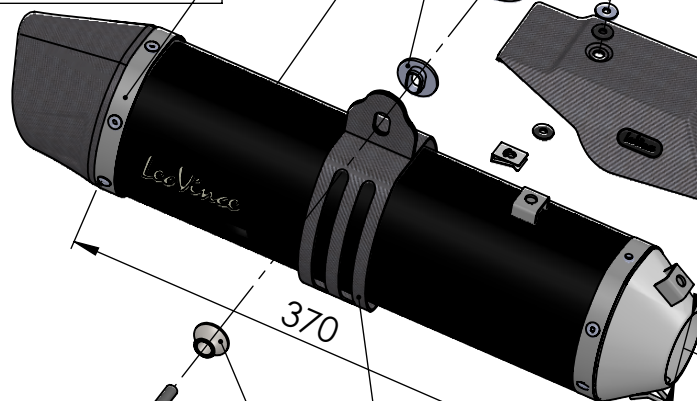

**WARNING:
USE THIS HARDWARE TO FIT
WITHOUT PANNIERS**

LV ONE EVO big silencer black
L 370 x Ø 50 RHS
Cod.3014330485

E13 92R - 02 10399

Aluminium spacer
Cod.204667

Db-killer N.32B
Cod.307762801

Knurled collar nut M8
Cod.200298

125

BIKE'S FRAME

110

Carbon cover
Cod.0814330001

Strap in s.s Ø45
Cod.300045530

N°4 Mounting
plate M5
Cod.204555

Ø i.44,5

Ø e:50

Pipe N°1282
Cod.3014330201

Allen screw M8X45
T.C.Z.B.
Cod.201450

Aluminium spacer
Ø27X8,5X11
Cod. 204321

Carbon clamp FB1AS
Cod.3014330501

Short helical spring
tensile
Cod.303949001

Ø i.50

Carbon cover
Cod.088741002