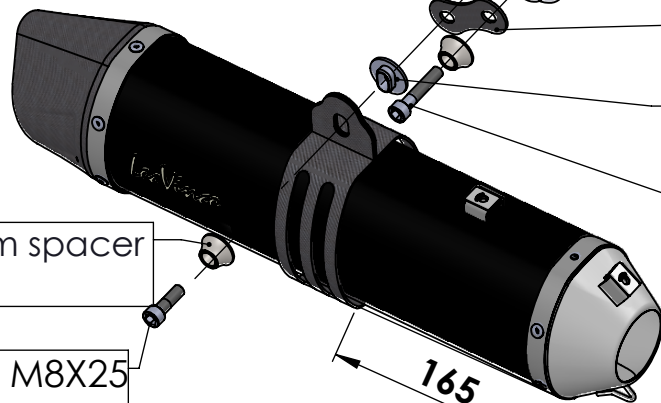

2x Aluminium spacer
Cod. 204321

Allen screw M8X50
T.C.Z.B.
Cod.200461

Allen screw M8X25
Cod.200314

165

**WARNING:
USE THIS HARDWARE TO FIT
WITH ORIGINAL PANNIERS**

ART. 14330EB

YAMAHA TÈNERÈ 700

(fits with original panniers and centre stand) (also fits 35 kW version)

SLIP ON - LV ONE EVO - BLACK - APPROVED