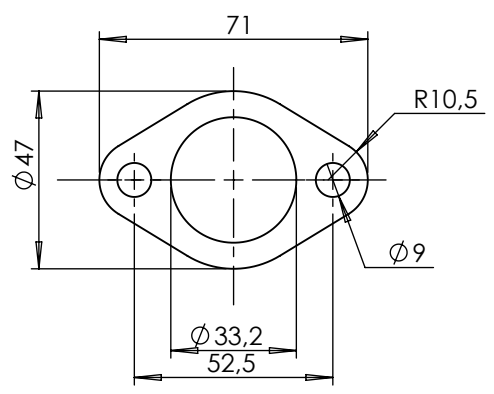

Flange 43E Sp. 5mm
Cod. 206308