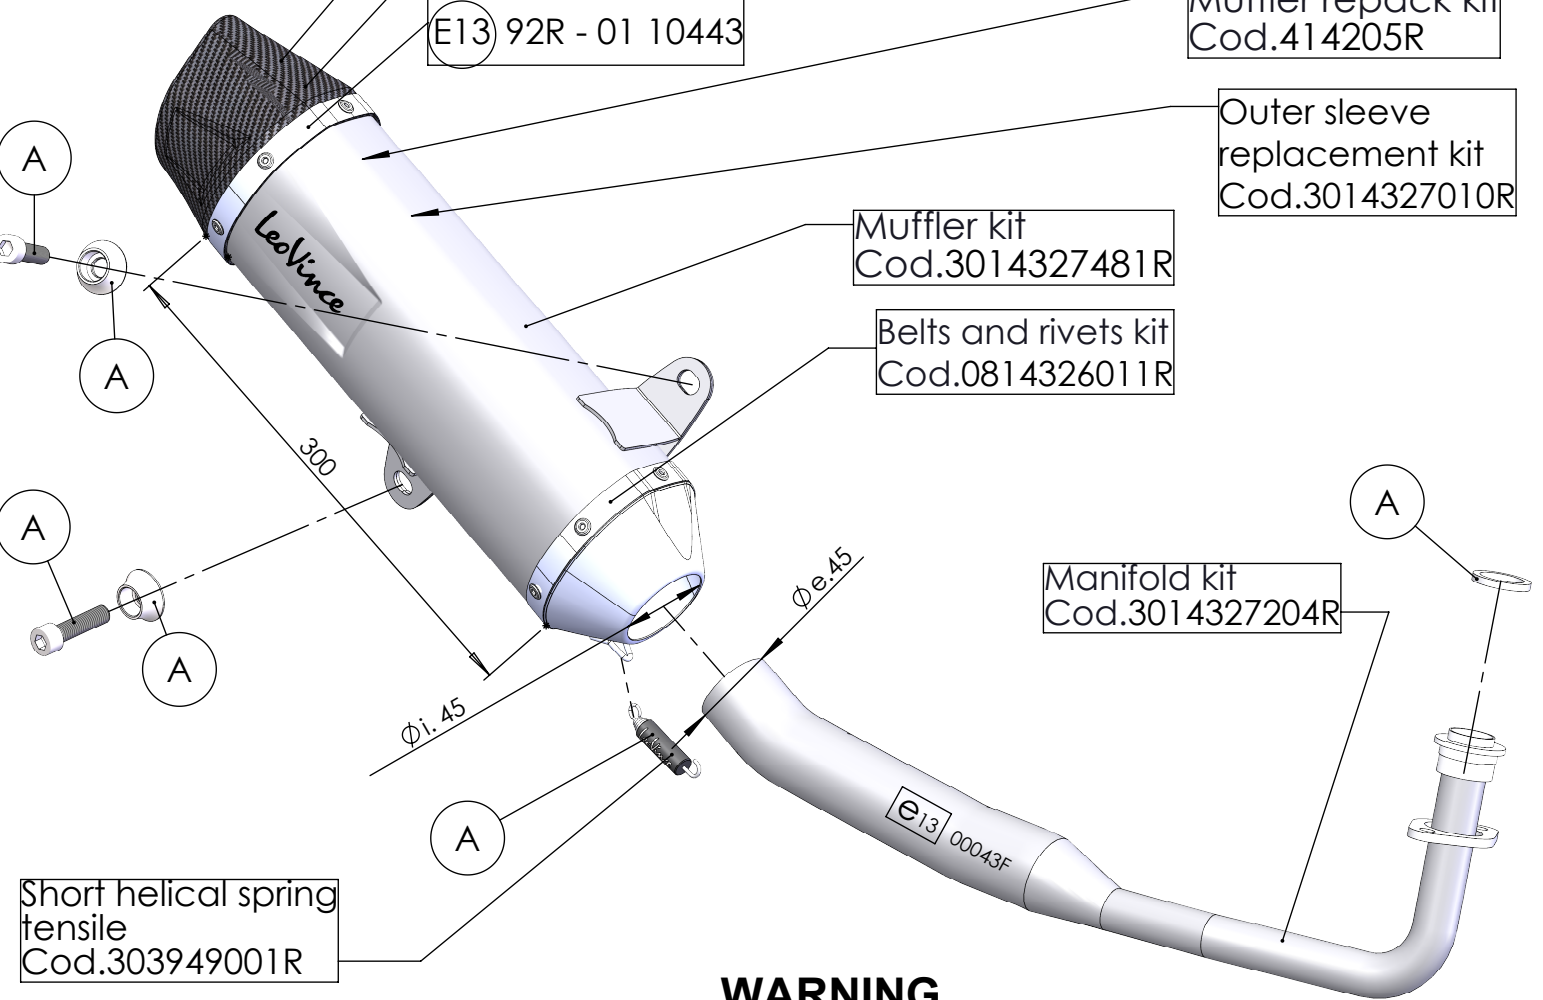

Bushing
Cod. 204640

Flange 43E Sp. 5mm
Cod. 206308

Carbon end cap set
Cod.3014008701R

S.s end cap set
Cod.3014259711R

E13 92R - 01 10443

Muffler repack kit
Cod.414205R

Outer sleeve replacement kit
Cod.3014327010R

Muffler kit
Cod.3014327481R

Belts and rivets kit
Cod.0814326011R

Manifold kit
Cod.3014327204R

Short helical spring tensile
Cod.303949001R

WARNING

it is advisable to optimize the carburation by remapping the stock ECU or by adopting an additional ECU unit.

ART.14327EK- SPARE PARTS

HONDA PCX 125

(A) FITTING KIT Cod. 3014327601R