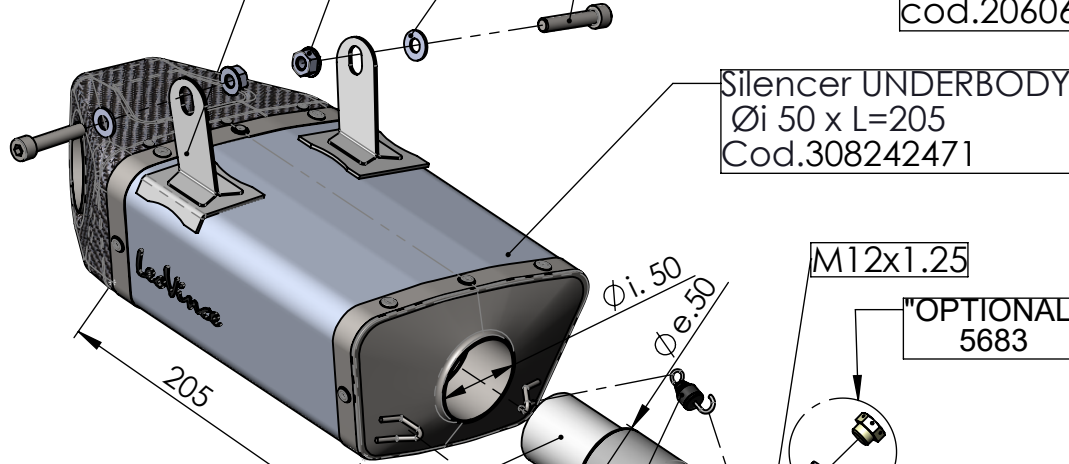

**Bushing**  
Cod.206060

**Flange "158A"**  
Cod.206061

**Db-Killer Ø32 N°47**  
Cod.308232801

N°2 Knurled collar nut M8  
Cod.200298

N° 2 Plain washer  
8x24  
Cod.200321

Aisi 304 Stainless-Steel  
removable flange  
cod.206061

(E13) 92R - 01 10417

N°2 Allen screw  
M8X40 T.C.E.I.  
Cod.200993

Aisi 304 Stainless-Steel  
removable cylinder bushing  
cod.206060

Silencer UNDERBODY  
Øi 50 x L=205  
Cod.308242471

CATALYTIC CONVERTER

M12x1.25  
"OPTIONAL"  
5683

2x Super Short spring  
cod. 308574001

Pipe 2/1 - stainless steel  
Cod.3014322206

N°4 Short helical spring  
tensile  
Cod.303949001

Pipe RHS stainless s.  
Cod.3014322202

Pipe LHS stainless s.  
Cod.3014322201

**ART. 14322K**

KAWASAKI VERSYS 650 (also fits 35 kW version )

FULL SYSTEM 2/1 "UNDERBODY" - S. STEEL - APPROVED