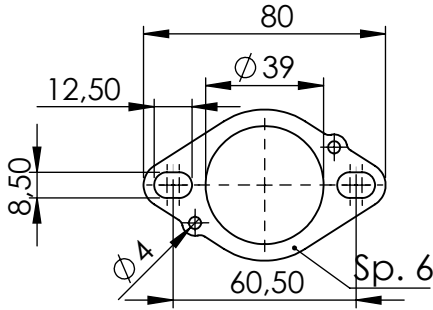

**Bushing**  
Cod.206060

**Flange "158A"**  
Cod.206061

**Db-Killer Ø32 N°47**  
Cod.308232801

N°2 Knurled collar nut M8  
Cod.200298

N° 2 Plain washer  
8x24  
Cod.200321

Aisi 304 Stainless-Steel  
removable flange  
cod.206061

(E13) 92R - 01 10417

N°2 Allen screw  
M8X40 T.C.E.I.  
Cod.200993

Aisi 304 Stainless-Steel  
removable cylinder bushing  
cod.206060

Silencer UNDERBODY  
Øi 50 x L=205  
Cod.308242471

CATALYTIC CONVERTER

M12x1.25  
"OPTIONAL"  
5683

2x Super Short spring  
cod. 308574001

Pipe 2/1 - stainless steel  
Cod.3014322206

N°4 Short helical spring  
tensile  
Cod.303949001

Pipe RHS stainless s.  
Cod.3014322202

Pipe LHS stainless s.  
Cod.3014322201

**ART. 14322K**

KAWASAKI VERSYS 650 (also fits 35 kW version )

FULL SYSTEM 2/1 "UNDERBODY" - S. STEEL - APPROVED