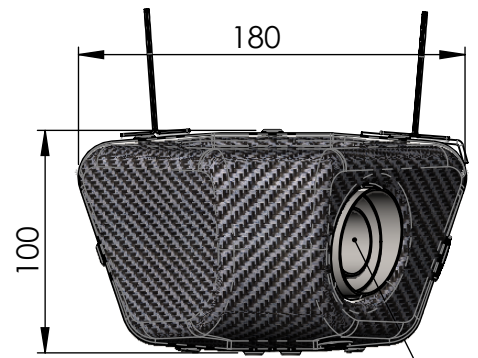

**Bushing**  
Cod.206060

**Flange "158A"**  
Cod.206061

**Db-Killer Ø32 N°47**  
Cod.308232801

N°2 Knurled collar nut M8  
Cod.200298

N° 2 Plain washer  
8x24  
Cod.200321

Aisi 304 Stainless-Steel  
removable flange  
cod.206061

(E13) 92R - 01 10417

N°2 Allen screw  
M8X40 T.C.E.I.  
Cod.200993

Aisi 304 Stainless-Steel  
removable cylinder bushing  
cod.206060

Silencer UNDERBODY  
Øi 50 x L=205  
Cod.308242471

CATALYTIC CONVERTER

**ART. 14322K**

KAWASAKI VERSYS 650 (also fits 35 kW version )

FULL SYSTEM 2/1 "UNDERBODY" - S. STEEL - APPROVED