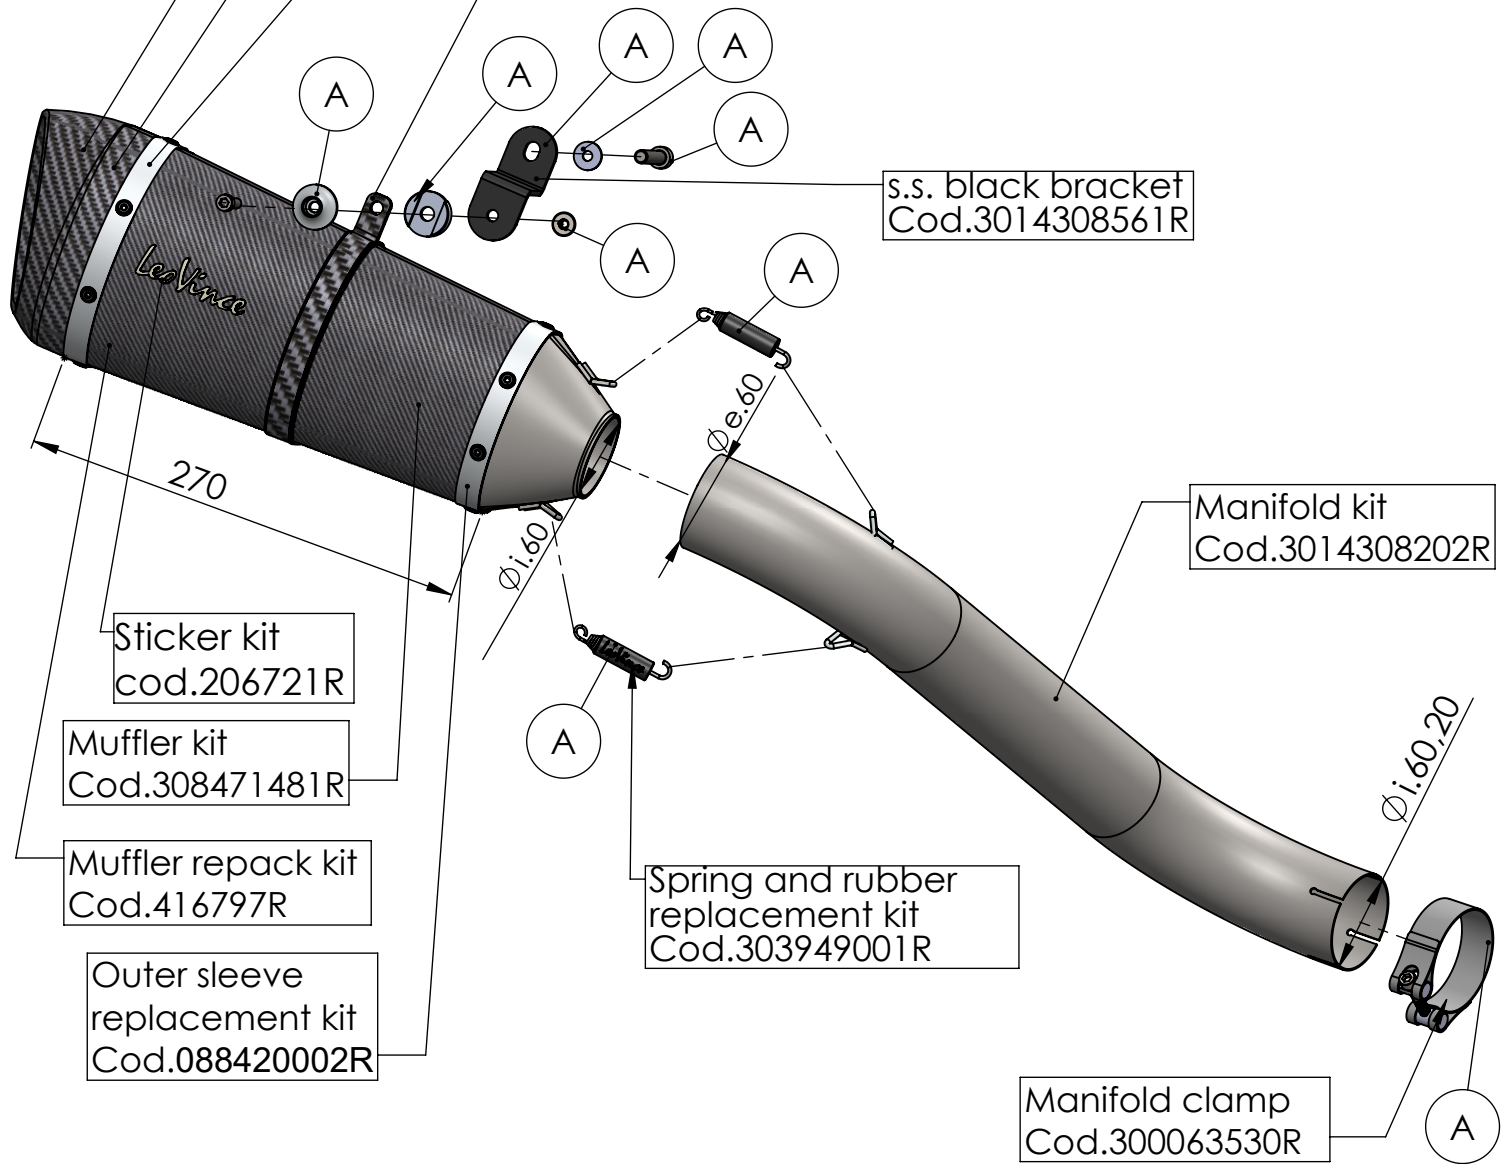

S.s End cap set
Cod.308428711R

Carbon End cap set
Cod.308420741R

Db-killer N°52
Cod.308421801R

Belts and rivets kit
Cod.088421020R

Carbon clamp FRT
Cod.308476501R

s.s. black bracket
Cod.3014308561R

Manifold kit
Cod.3014308202R

Sticker kit
cod.206721R

Muffler kit
Cod.308471481R

Muffler repack kit
Cod.416797R

Outer sleeve
replacement kit
Cod.088420002R

Spring and rubber
replacement kit
Cod.303949001R

Manifold clamp
Cod.300063530R