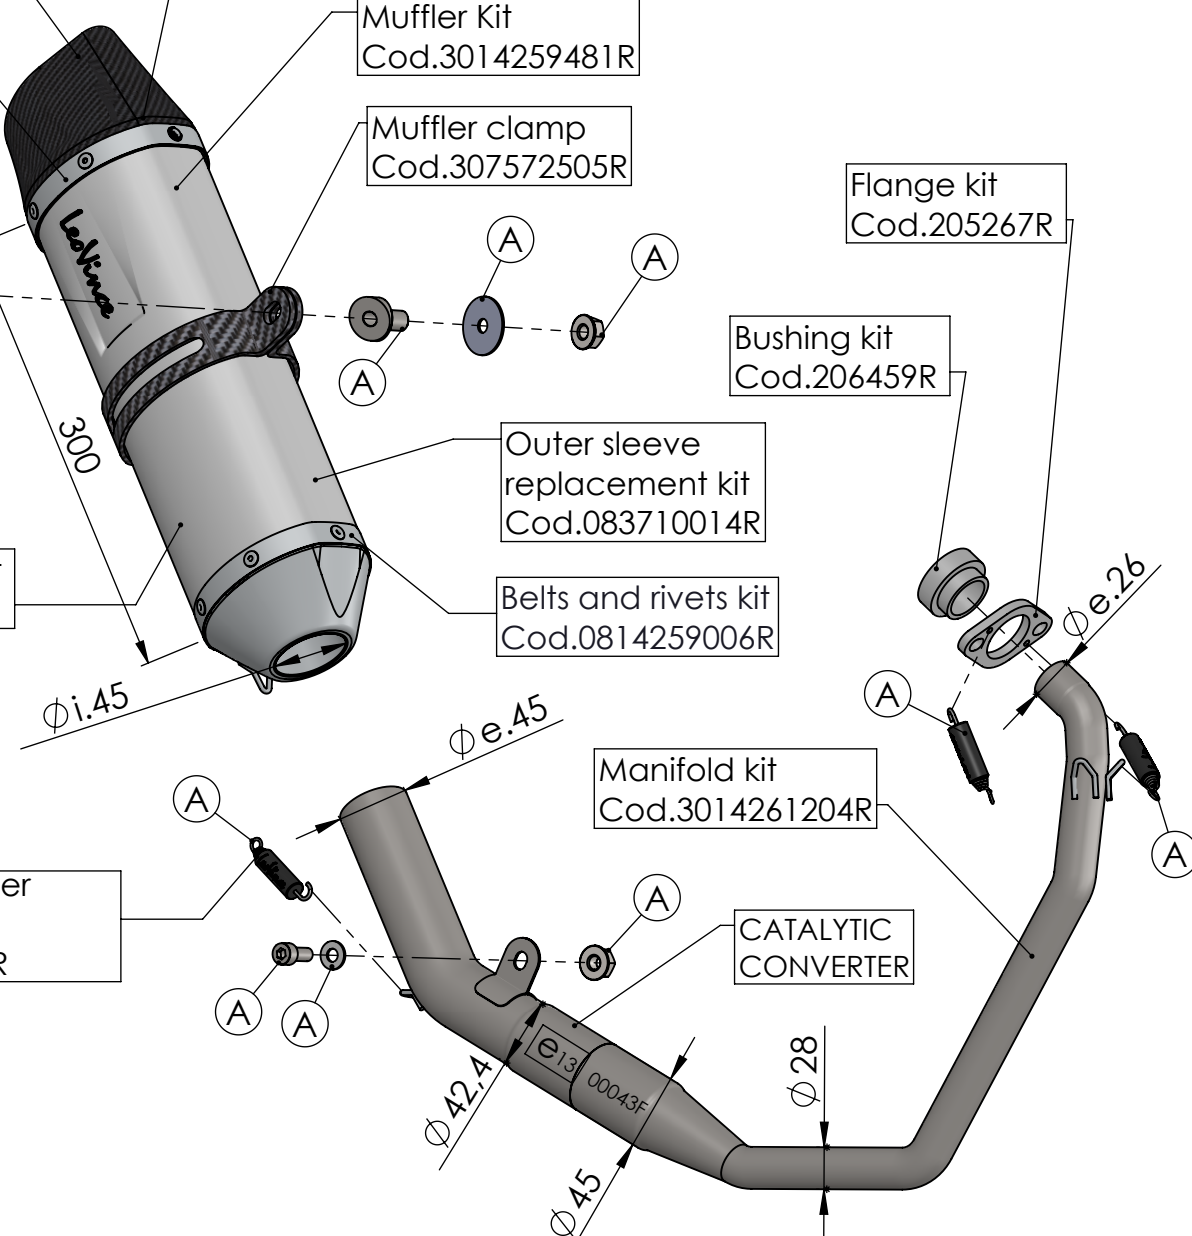

Db-killer N°62
Cod.3014259802R

S.s. Bushing
Cod.206459R

S.s. Flange
Cod.205267R

Carbon end cap set
Cod.3014008701R

S.s. end cap set
Cod.3014259711R

Muffler Kit
Cod.3014259481R

Muffler clamp
Cod.307572505R

Flange kit
Cod.205267R

Bushing kit
Cod.206459R

Outer sleeve
replacement kit
Cod.083710014R

Belts and rivets kit
Cod.0814259006R

Manifold kit
Cod.3014261204R

CATALYTIC
CONVERTER

Spring and rubber
replacement kit
Cod.303949001R

Muffler repack kit
Cod.414205R

ART. 14261EK - SPARE PARTS

YAMAHA MT-125 / YZF-R125

(A) FITTING KIT Cod.3014261601R