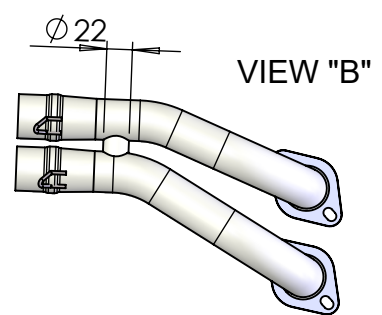

Db-Killer 32B
Cod.307762801

VIEW "A"
Flange "25B"

VIEW "A"
Bushing Cod.206062

Aluminium spacer
SBK SBK Ø27X8.5
Cod.204321

E13 92R - 01 10399

Carbon bracket FB5AS
Cod.308532501

Aluminium Spacer
27/20X60X8.5
Cod.206376

Plain washer Ø8x24
Cod.200321

Knurled collar nut M8
Cod.200298

Knurled collar nut M5
Cod.204407

2 Mounting plate M5
Cod.204555

VIEW "B"

2 Allen screw
M5X12 T.B.E.I.
Cod.201031

2 Plain washer
5x15 Inox
Cod.406580

Carbon cover
Cod.0814043001

Allen screw
M5x14
Cod.204407

Allen screw
M8 x 80
Cod.203328

LV ONE EVO silencer
stainless steel
Cod.308424481

CATALYTIC
CONVERTER

Pipe 2/1 -
stainless s. N°1284
Cod.3014043209

"OPTIONAL"
5683