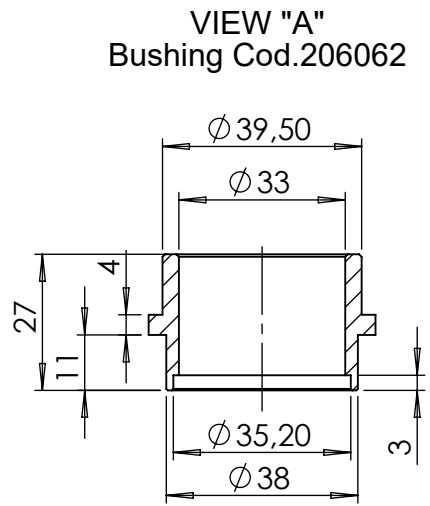

Db-Killer 32B
Cod.307762801

VIEW "A"
Flange "25B"

VIEW "A"
Bushing Cod.206062

Aluminium spacer
SBK SBK Ø27X8.5
Cod.204321

E13 92R - 01 10399

Carbon bracket FB5AS
Cod.308532501

Aluminium Spacer
27/20X60X8.5
Cod.206376

Plain washer Ø8x24
Cod.200321

Knurled collar nut M8
Cod.200298

Knurled collar nut M5
Cod.204407

2 Mounting plate M5
Cod.204555

VIEW "B"

2 Allen screw
M5X12 T.B.E.I.
Cod.201031

2 Plain washer
5x15 Inox
Cod.406580

Carbon cover
Cod.0814043001

Allen screw
M5x14
Cod.204407

Allen screw
M8 x 80
Cod.203328

LV ONE EVO silencer
stainless steel
Cod.308424481

CATALYTIC
CONVERTER

Pipe 2/1 -
stainless s. N°1284
Cod.3014043209

"OPTIONAL"
5683