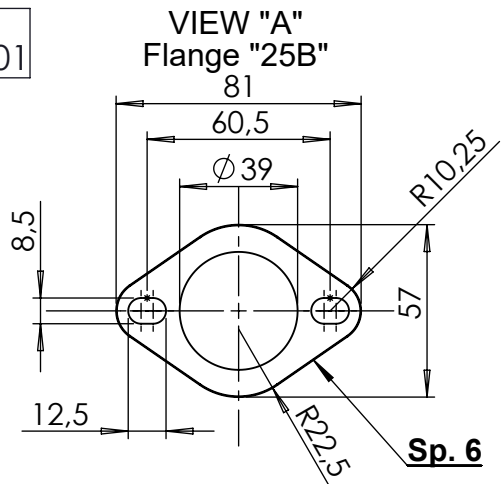

Db-Killer 32B
Cod.307762801

VIEW "A"
Flange "25B"

VIEW "A"
Bushing Cod.206062

Aluminium spacer
SBK SBK Ø27X8.5
Cod.204321

E13 92R - 01 10399

Carbon bracket FB5AS
Cod.308532501

Aluminium Spacer
27/20X60X8.5
Cod.206376

Plain washer Ø8x24
Cod.200321

Knurled collar nut M8
Cod.200298

Knurled collar nut M5
Cod.204407

2 Mounting plate M5
Cod.204555

VIEW "B"

2 Allen screw
M5X12 T.B.E.I.
Cod.201031

2 Plain washer
5x15 Inox
Cod.406580

Carbon cover
Cod.0814043001

Allen screw
M5x14
Cod.204407

Allen screw
M8 x 80
Cod.203328

LV ONE EVO silencer
stainless steel
Cod.308424481

CATALYTIC
CONVERTER

Pipe 2/1 -
stainless s. N°1284
Cod.3014043209

"OPTIONAL"
5683