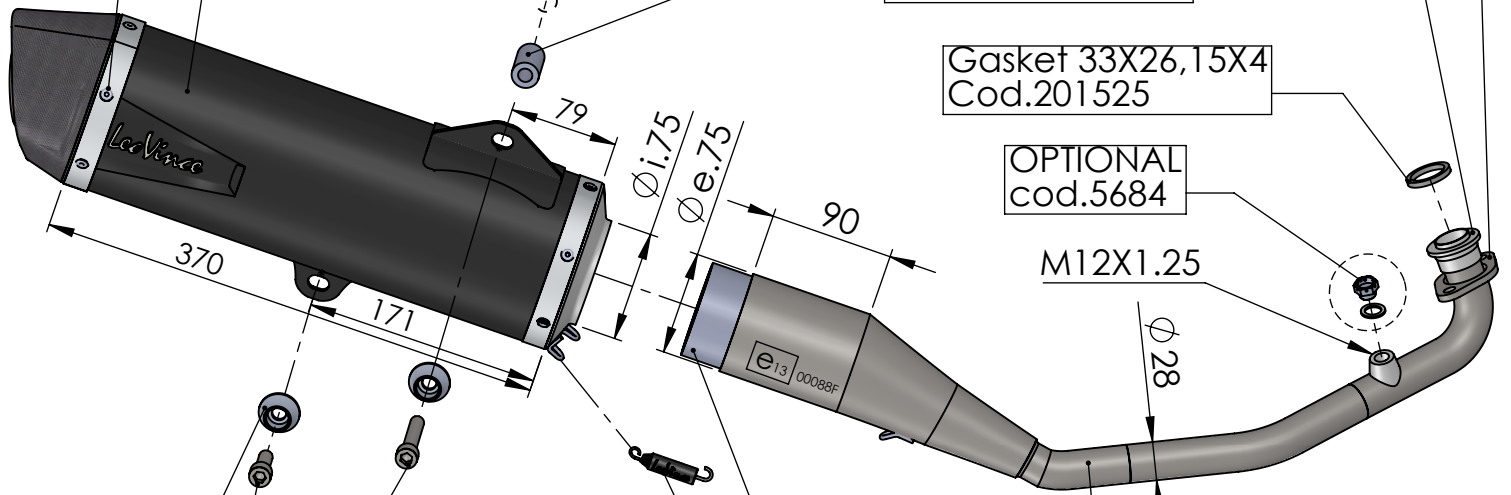

**Bushing s.s.**  
cod.206283

**Flange s.s. "43E"**  
cod.206308 sp.5mm

Db-Killer N.63  
Cod.3014225801

(E13) 92R-02 10440

NERO silencer RHS  
stainless steel black  
Cod.3014081481

Welded s.s. flange "43E"  
cod.206308

Welded bushing  
cod.206283

BIKE'S FRAME

Aluminium spacer  
Ø20XH36 X10.5  
Cod. 206282

Gasket 33X26,15X4  
Cod.201525

OPTIONAL  
cod.5684

Gasket 33X26,15X4  
Cod.201525

OPTIONAL  
cod.5684

M12X1.25

Allen screw  
M10X75  
Cod.206722

CATALYTIC  
CONVERTER

Pipe N°1388 s.s.  
cod. 3014389203

2X Allen screw M10X30  
Cod.406393

Short helical  
spring tensile  
cod. 303949001

3x Aluminium spacer  
Ø25XH13 X10.5  
Cod. 206272

TO COVER HOLE  
IN THE ORIGINAL FRAME  
(Spacer cod.206272 and  
Screw M10x30)