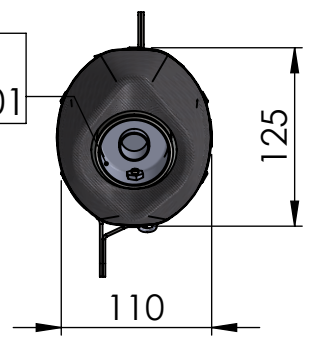

**Bushing s.s.**  
cod.206283

**Flange s.s. "43E"**  
cod.206308 sp.5mm

Db-Killer N.63  
Cod.3014225801

(E13) 92R-02 10440

NERO silencer RHS  
stainless steel black  
Cod.3014081481

Welded s.s. flange "43E"  
cod.206308

Welded bushing  
cod.206283

BIKE'S FRAME

Aluminium spacer  
Ø20XH36 X10.5  
Cod. 206282

Gasket 33X26,15X4  
Cod.201525

OPTIONAL  
cod.5684

Gasket 33X26,15X4  
Cod.201525

OPTIONAL  
cod.5684

M12X1.25

Allen screw  
M10X75  
Cod.206722

CATALYTIC  
CONVERTER

Pipe N°1388 s.s.  
cod. 3014389203

2X Allen screw M10X30  
Cod.406393

Short helical  
spring tensile  
cod. 303949001

3x Aluminium spacer  
Ø25XH13 X10.5  
Cod. 206272

TO COVER HOLE  
IN THE ORIGINAL FRAME  
(Spacer cod.206272 and  
Screw M10x30)