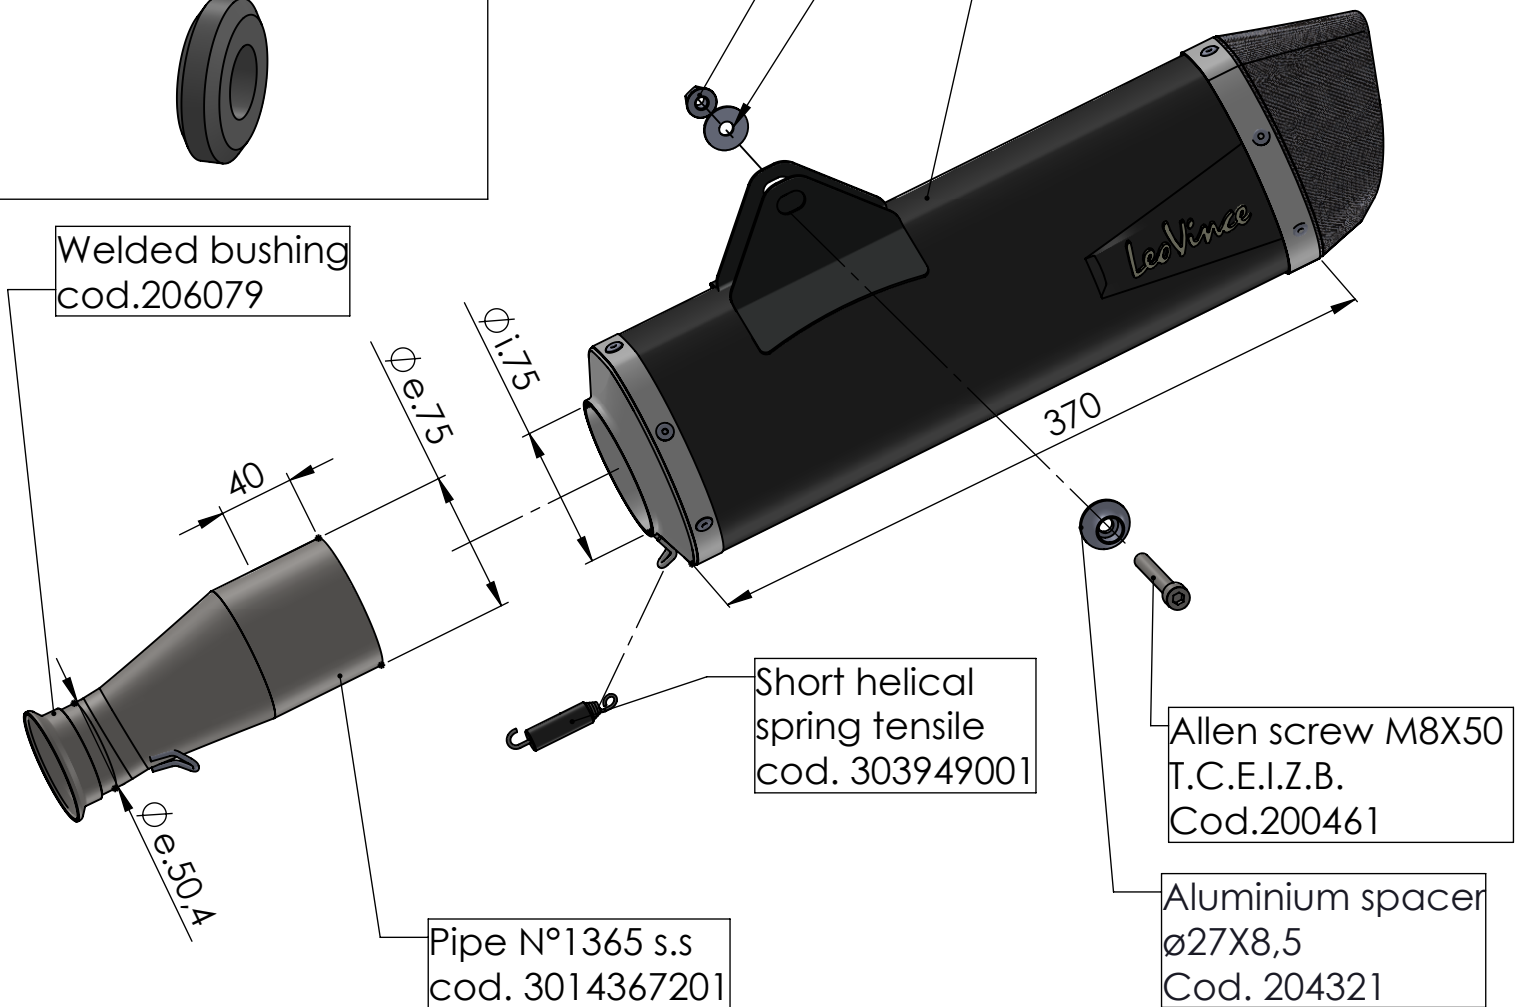

**Bushing s.s.
cod.206079**

**Knurled collar nut
M8 Cod.200298**

**Plain washer ϕ 8x ϕ 24
Cod.200321**

**NERO silencer RHS
stainless steel black
Cod.3014072482**

WARNING
DO NOT REMOVE ORIGINAL
GRAPHITE BUSHING

**Welded bushing
cod.206079**

ART. 14074

HUSQVARNA 701 ENDURO/LR / 701 SUPERMOTO
(Also fits 35kW version)

SLIP-ON - NERO - STAINLESS STEEL