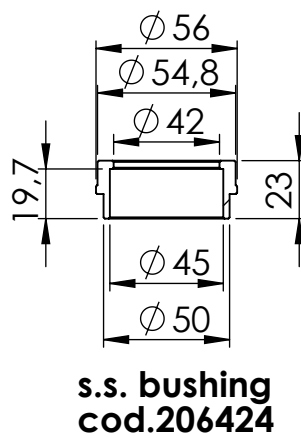

**Flange s.s. sp.5mm
cod.206423**

**s.s. bushing
cod.206424**

WARNING
DO NOT USE ORIGINAL
GRAPHITE BUSHING

ART. 14073K

KTM 690 ENDURO R / 690 SMC R 690
GAS GAS ES 700 / GAS GAS SM 700 (Also fits 35kW version)