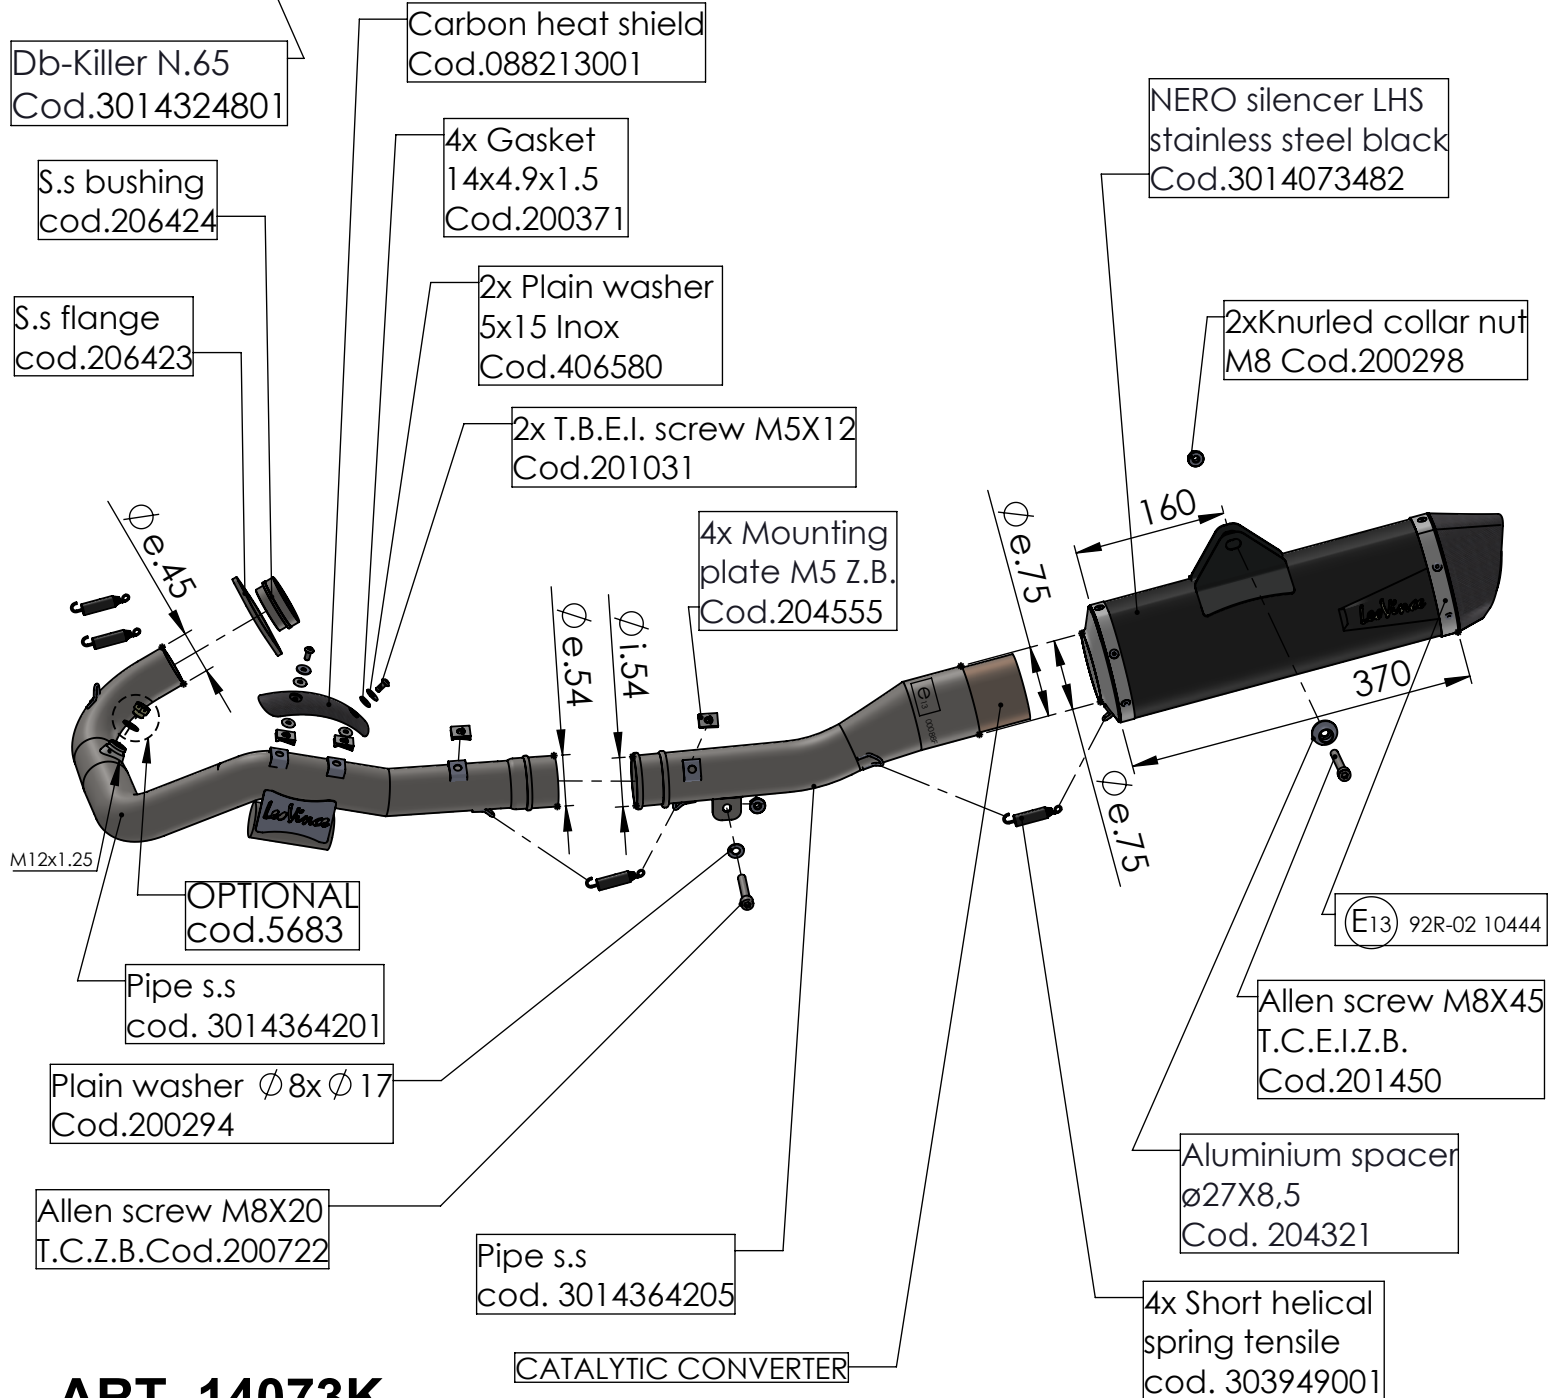

**Flange s.s. sp.5mm
cod.206423**

**s.s. bushing
cod.206424**

WARNING
DO NOT USE ORIGINAL
GRAPHITE BUSHING

ART. 14073K

KTM 690 ENDURO R / 690 SMC R 690
GAS GAS ES 700 / GAS GAS SM 700 (Also fits 35kW version)

FULL SYSTEM - NERO - STAINLESS STEEL - APPROVED