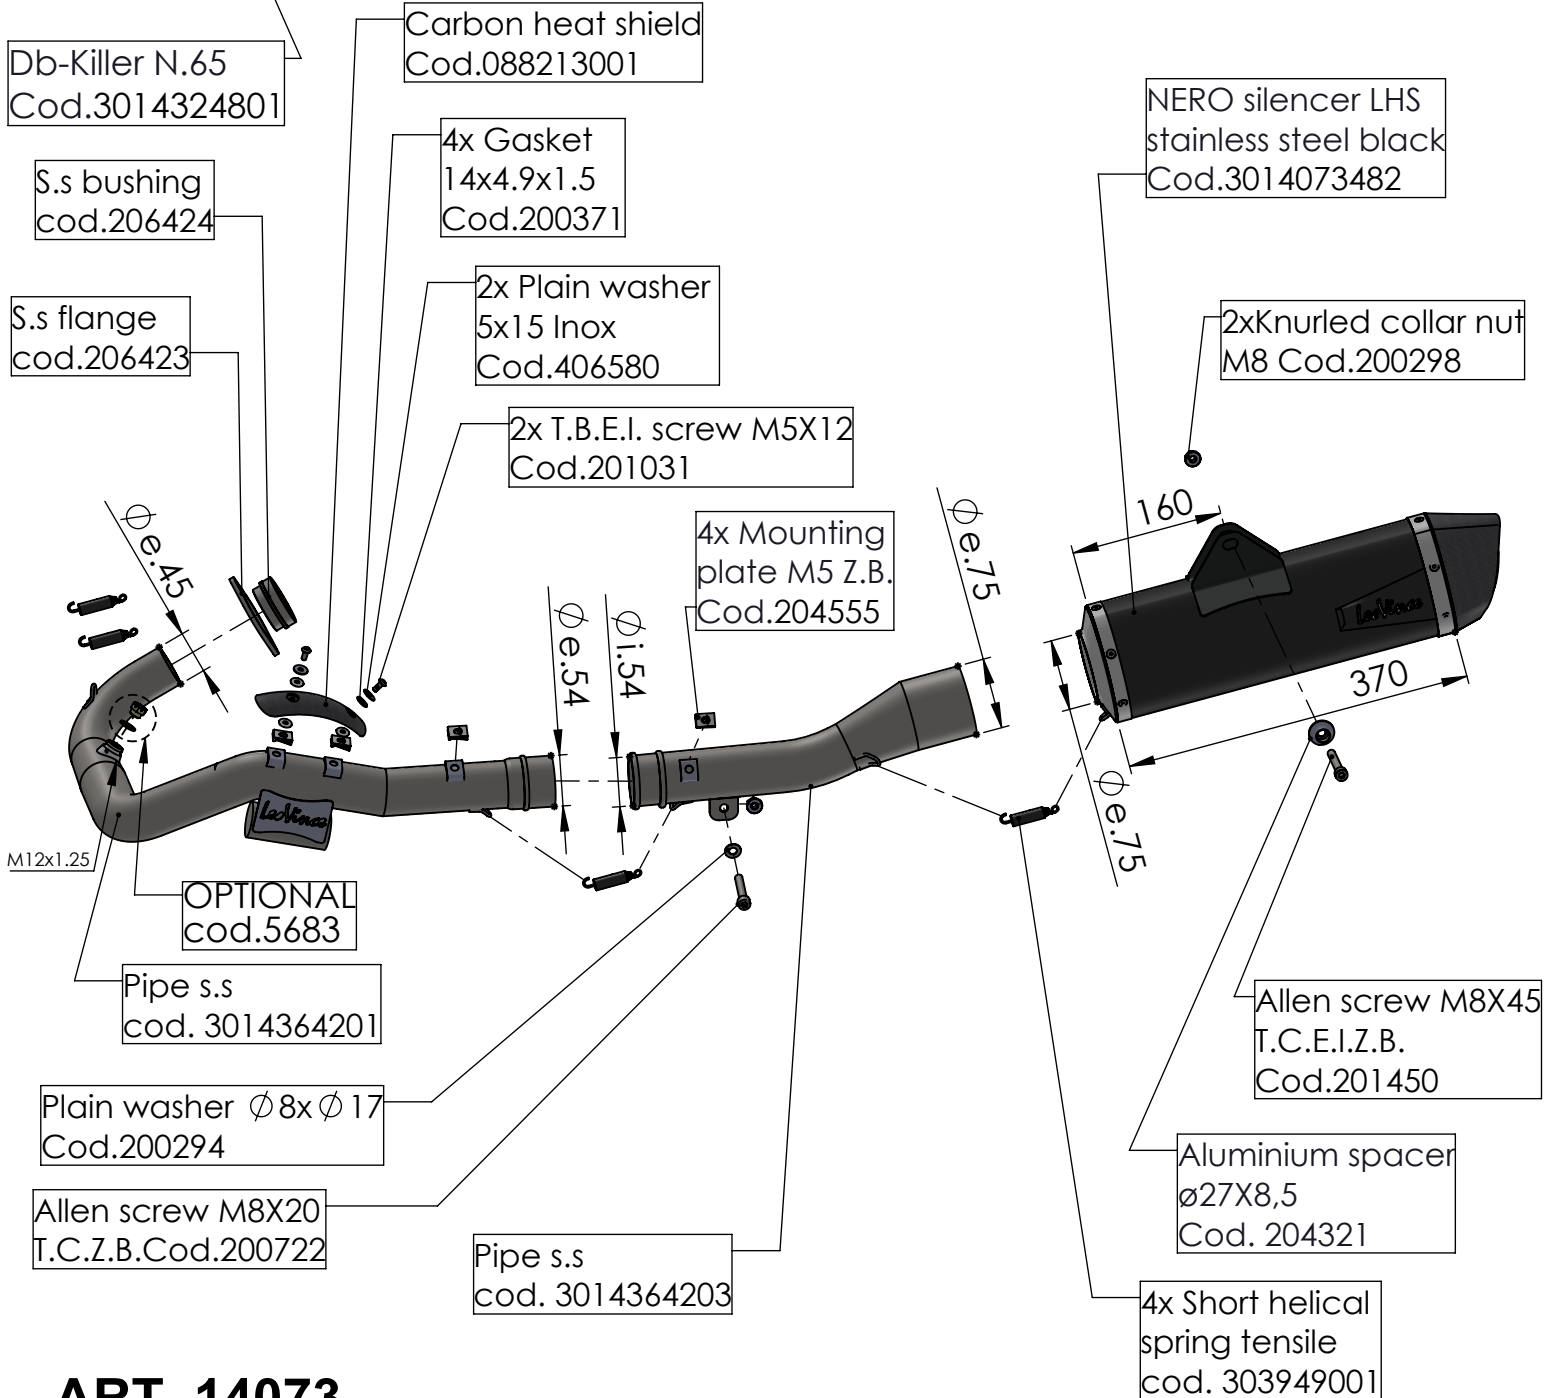

**WARNING**  
DO NOT USE ORIGINAL  
GRAPHITE BUSHING

**ART. 14073**

KTM 690 ENDURO R / 690 SMC R 690  
GAS GAS ES 700 / GAS GAS SM 700 (Also fits 35kW version)

FULL SYSTEM - NERO - STAINLESS STEEL