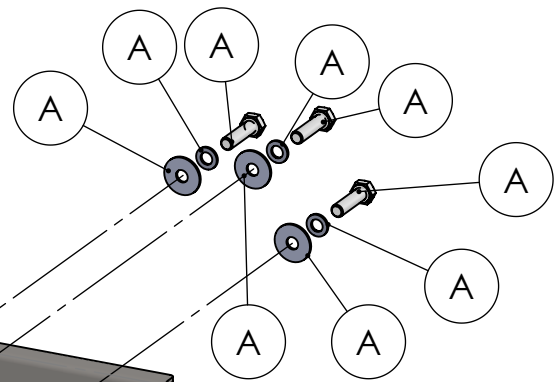

View A

Carbon end cup set
cod.3014008701R

Muffler kit
Cod.3014067481R

S.s end cup set
cod.308287711R

Bracket kit
Cod.3014339561R

Manifold kit
cod.3014339202R

Outer sleeve
replacement kit
cod.3014067010R

Muffler repack kit
cod.414205R

OPTIONAL
cod.5681

Belts and rivets kit
Cod.088280002R

Spring and rubber
replacement kit
Cod.303949001R

M18x1.5

ART.14067 - SPARE PARTS

VESPA PRIMAVERA 125 iGet ABS / VESPA SPRINT iGet ABS

Ⓐ FITTING KIT cod.3014339601R