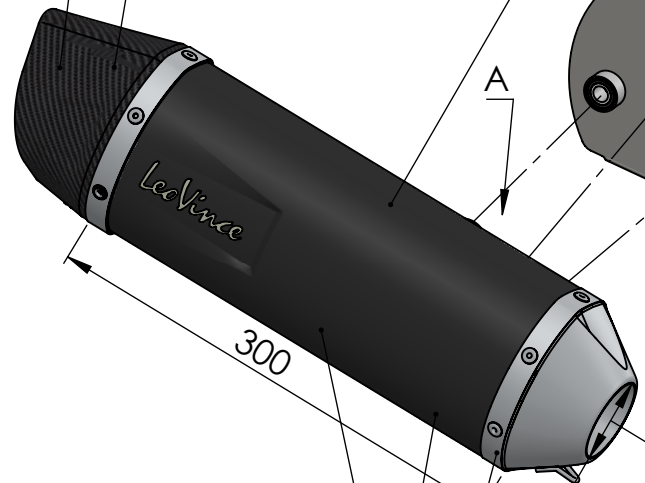

View A

Carbon end cup set
cod.3014008701R

Muffler kit
Cod.3014067481R

S.s end cup set
cod.308287711R

Bracket kit
Cod.3014339561R

Manifold kit
cod.3014339202R

Outer sleeve
replacement kit
cod.3014067010R

Muffler repack kit
cod.414205R

OPTIONAL
cod.5681

Belts and rivets kit
Cod.088280002R

Spring and rubber
replacement kit
Cod.303949001R

M18x1.5

ART.14067 - SPARE PARTS

VESPA PRIMAVERA 125 iGet ABS / VESPA SPRINT iGet ABS

Ⓐ FITTING KIT cod.3014339601R