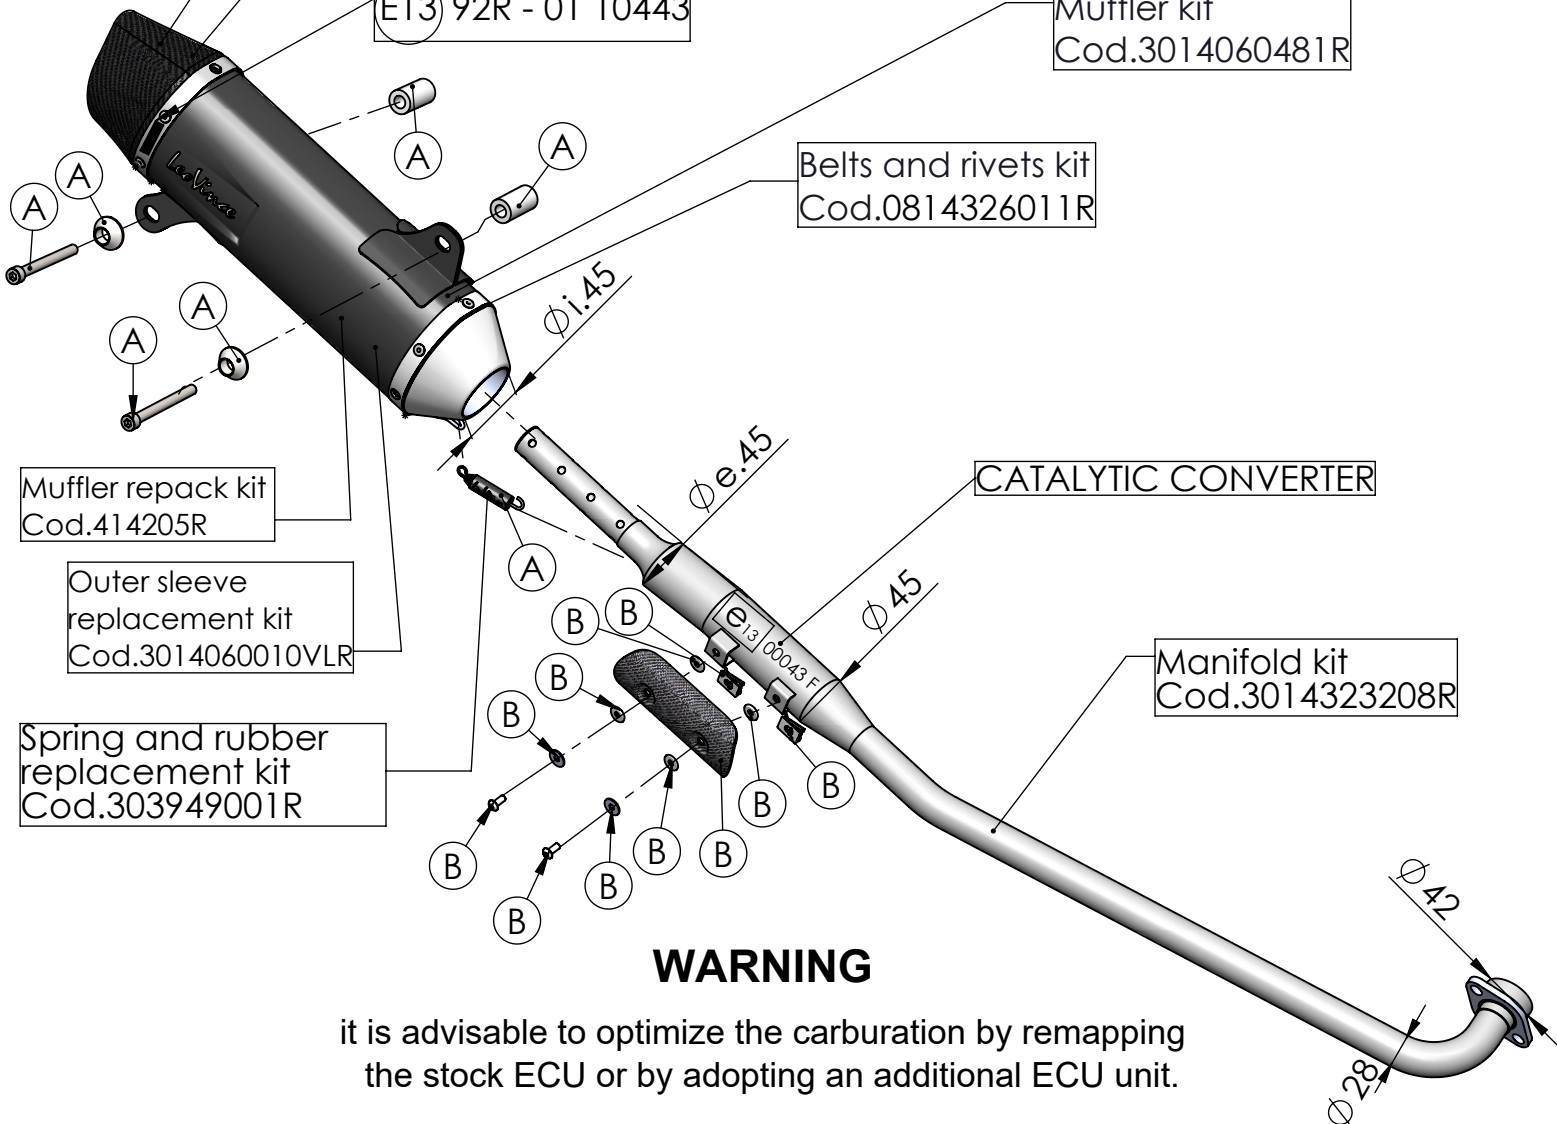

Carbon end cap set
Cod.3014008701R

End cap set
Cod.3014259711R

E13 92R - 01 10443

Muffler kit
Cod.3014060481R

Belts and rivets kit
Cod.0814326011R

Muffler repack kit
Cod.414205R

Outer sleeve
replacement kit
Cod.3014060010VLR

CATALYTIC CONVERTER

Manifold kit
Cod.3014323208R

Spring and rubber
replacement kit
Cod.303949001R

WARNING

it is advisable to optimize the carburation by remapping the stock ECU or by adopting an additional ECU unit.

ART. 14060K - SPARE PARTS

YAMAHA 125 X-MAX / IRON MAX

(A) FITTING KIT Cod. 3014323601R

(B) CARBON COVER KIT Cod. 306974002R