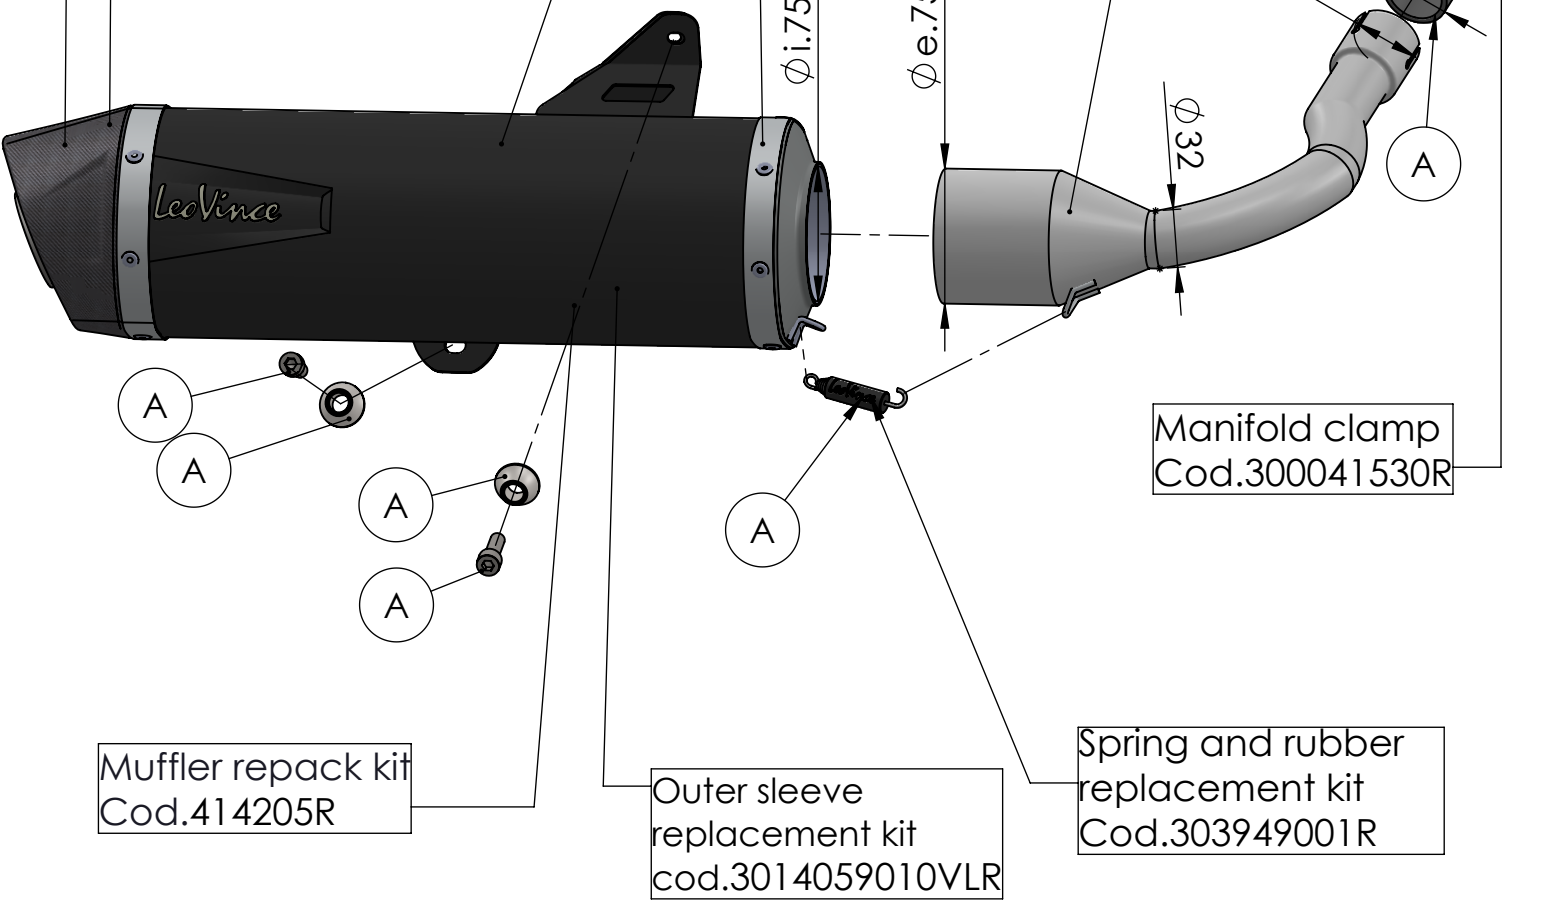

Carbon
end cap set
Cod.3014000701R

Muffler kit
Cod.3014059481R

Manifold kit
Cod.3014316202R

S.S end cap set
Cod.3014054711R

Belts and rivets kit
Cod.0814054010R

ART. 14059 - SPARE PARTS

VESPA GTS 300 HPE - SUPER - 6 GIORNI

(A) FITTING KIT Cod. 3014316601R