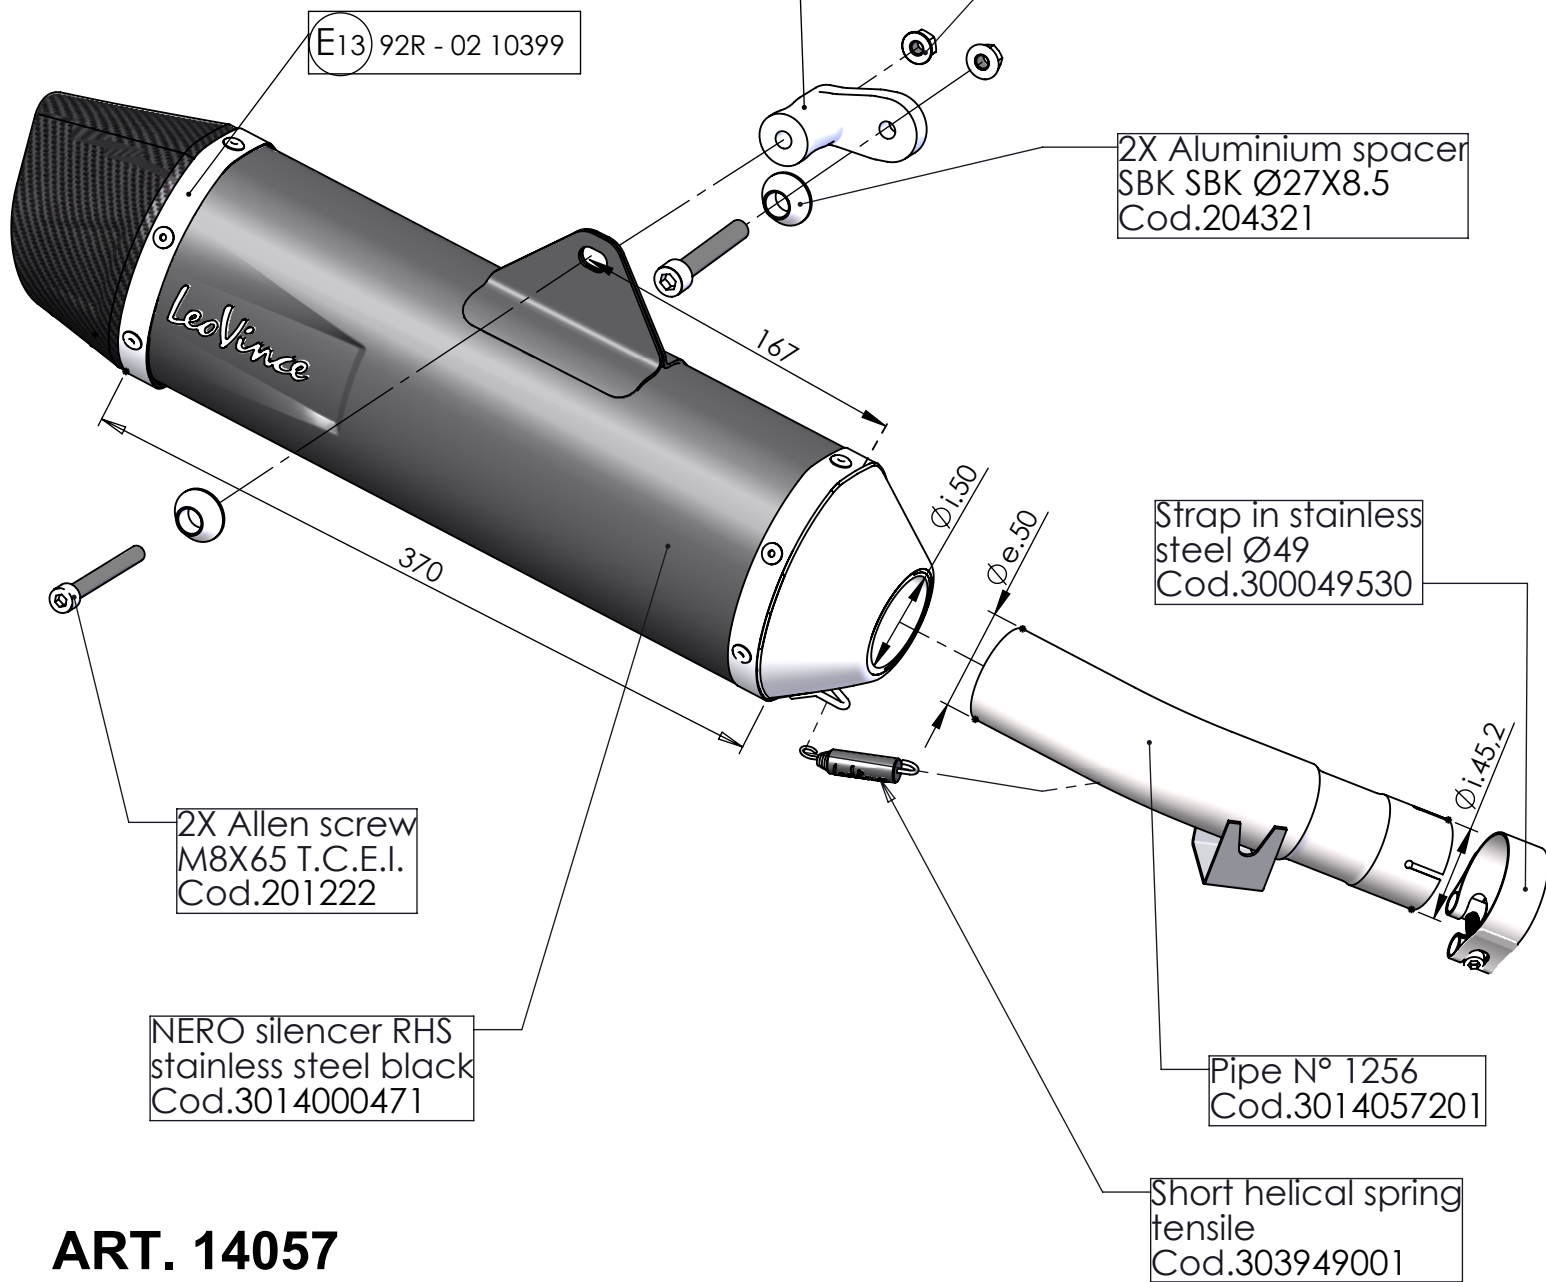

REMOVE ORIGINAL
GRAPHITE BUSHING

Alluminium bracket
PROD. Cod. 3014057501
PURCH.Cod.206536

2X Knurled collar nut M8
Cod.200298

E13 92R - 02 10399

2X Aluminium spacer
SBK SBK Ø27X8.5
Cod.204321

ART. 14057

KAWASAKI VERSYS 1000
(fit with original panniers) (fit with original centre stand)

SLIP-ON - NERO - STAINLESS STEEL - APPROVED