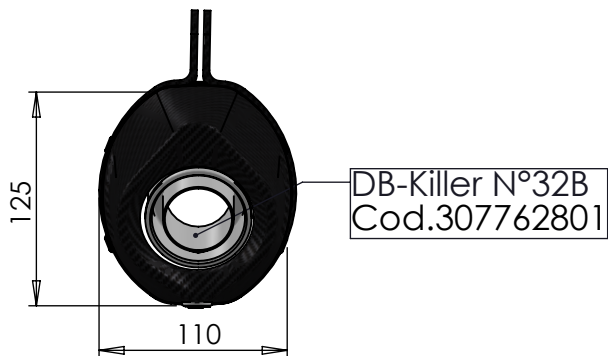

REMOVE ORIGINAL
GRAPHITE BUSHING

Alluminium bracket
PROD. Cod. 3014057501
PURCH.Cod.206536

2X Knurled collar nut M8
Cod.200298

E13 92R - 02 10399

2X Aluminium spacer
SBK SBK Ø27X8.5
Cod.204321

ART. 14057

KAWASAKI VERSYS 1000
(fit with original panniers) (fit with original centre stand)

SLIP-ON - NERO - STAINLESS STEEL - APPROVED