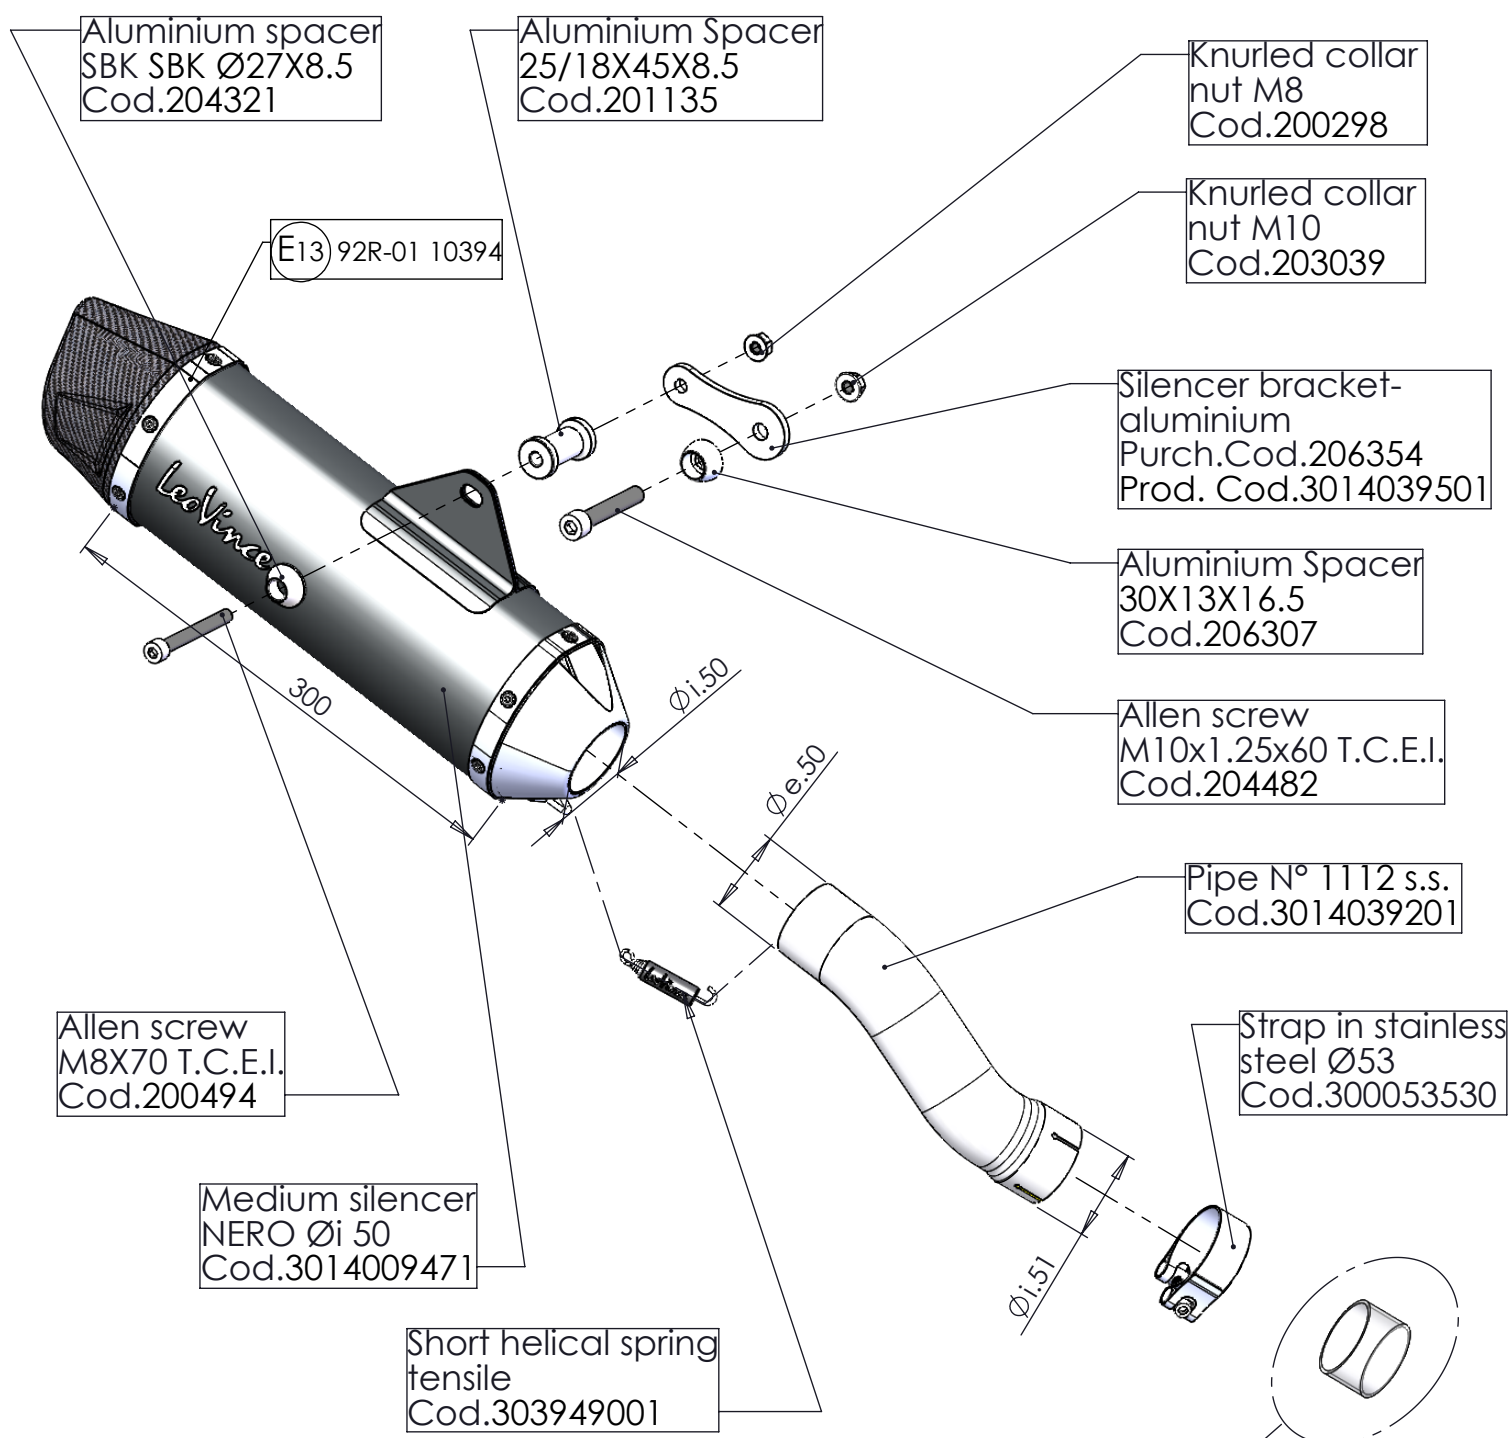

DB-Killer N°32B  
Cod.307762801

**PLEASE REMOVE THE ORIGINAL  
GRAPHITE BUSHING  
BEFORE ASSEMBLING  
THE LEOVINCE LINK PIPE!!**

**ART. 14039**

KAWASAKI Z900 / Z900 A2 (also fits 35kW & 70kW versions)

SLIP-ON - NERO - STAINLESS STEEL - APPROVED