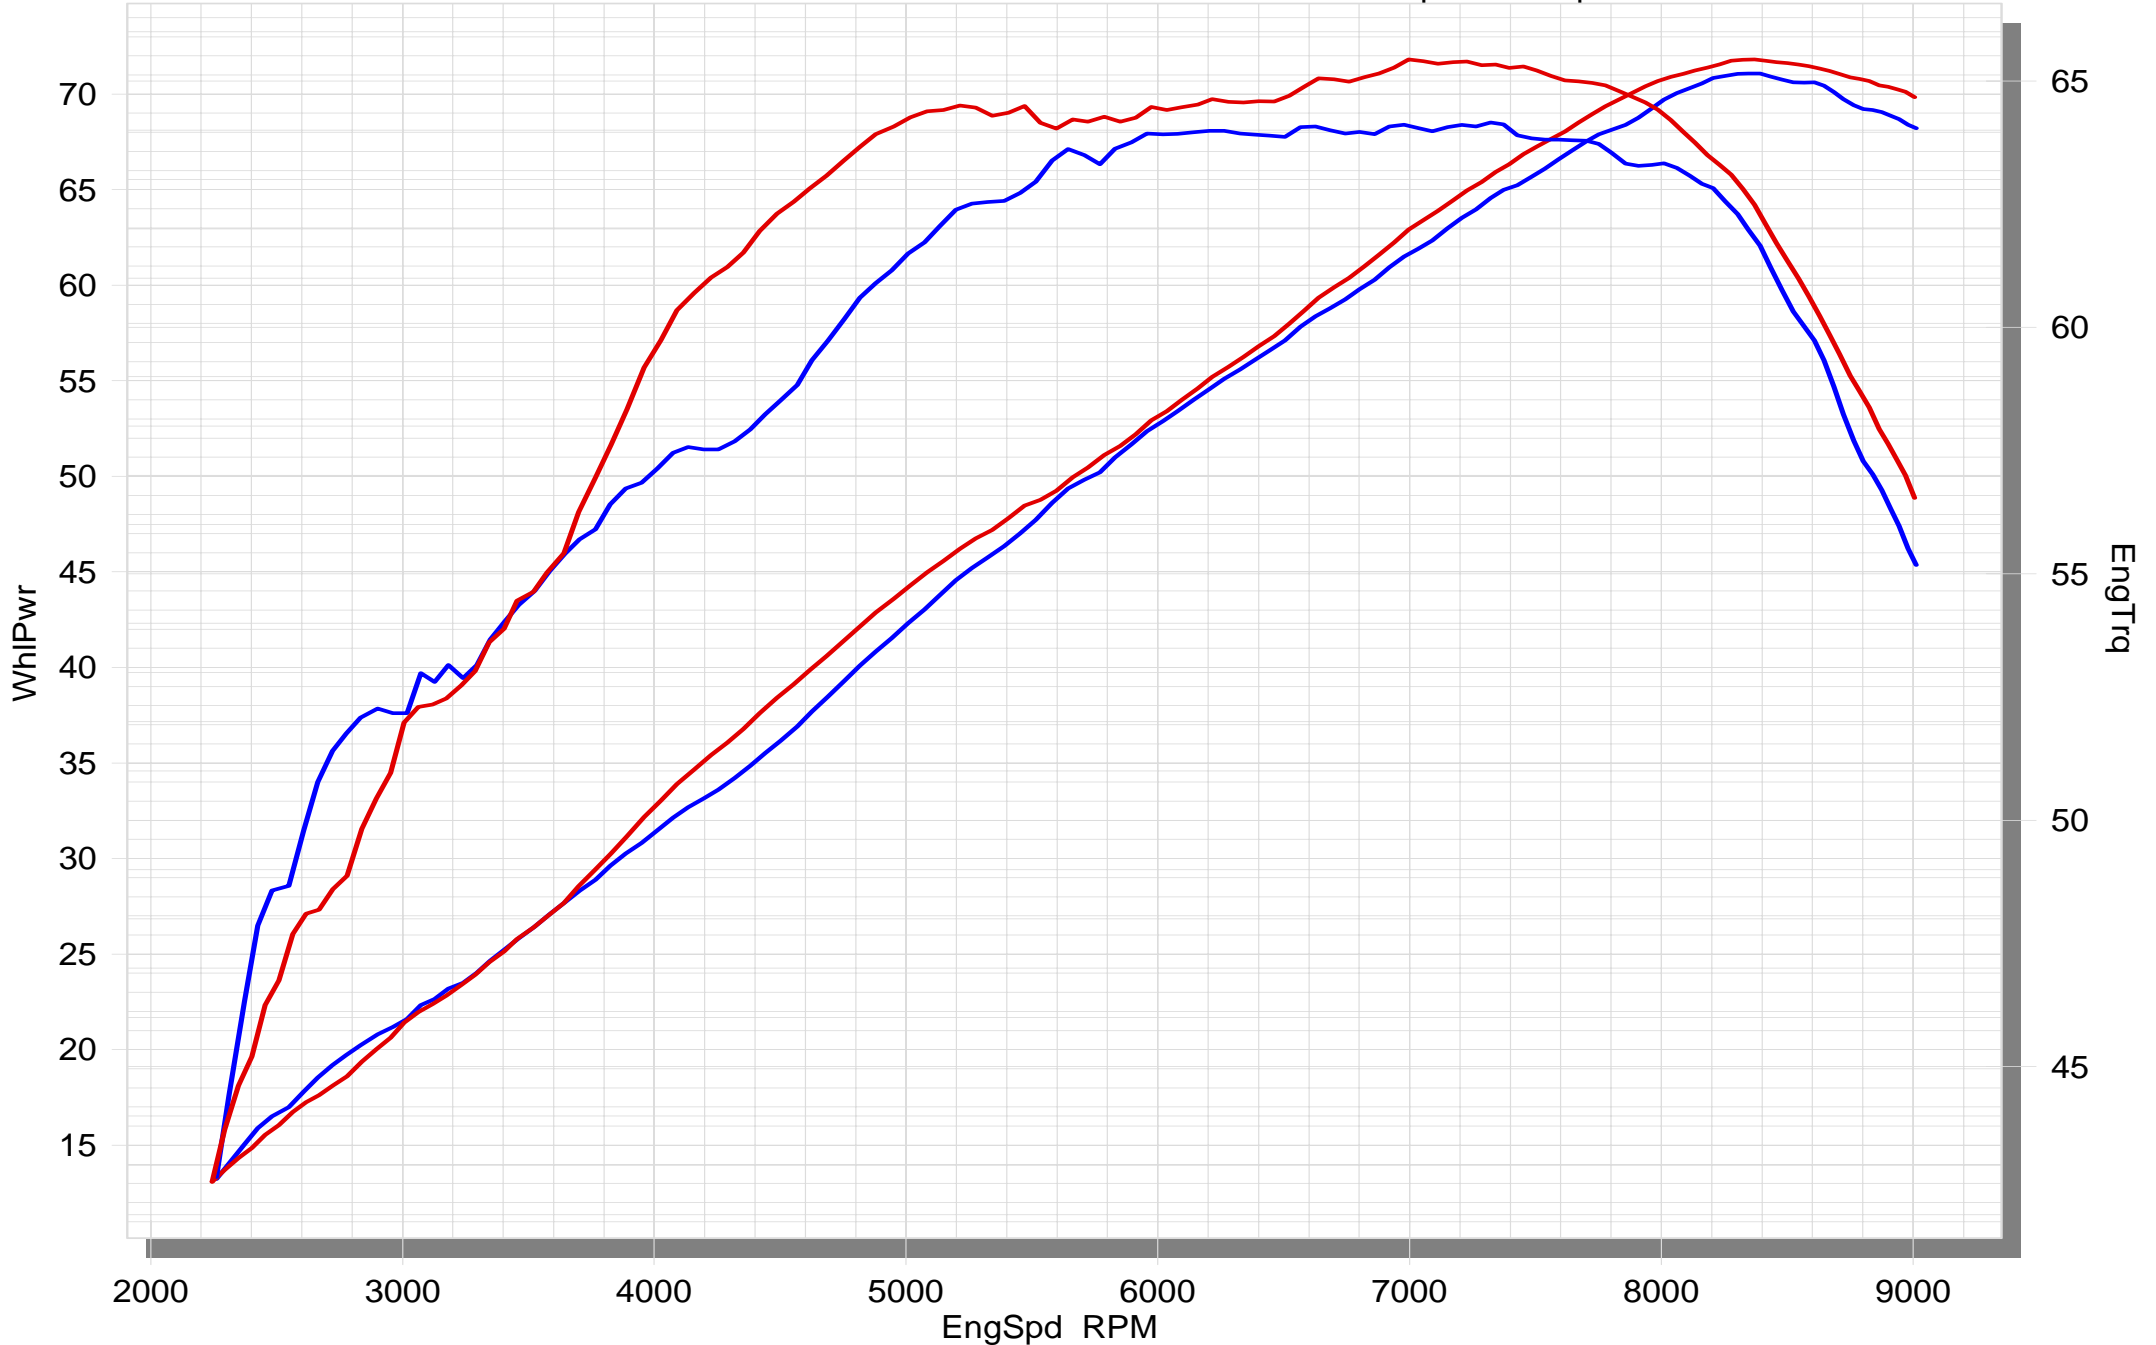

# DUCATI SCRAMBLER

STOCK

SLIP-ON Open with optional Headers

# DUCATI SCRAMBLER

STOCK

SLIP-ON EC type with optional Headers