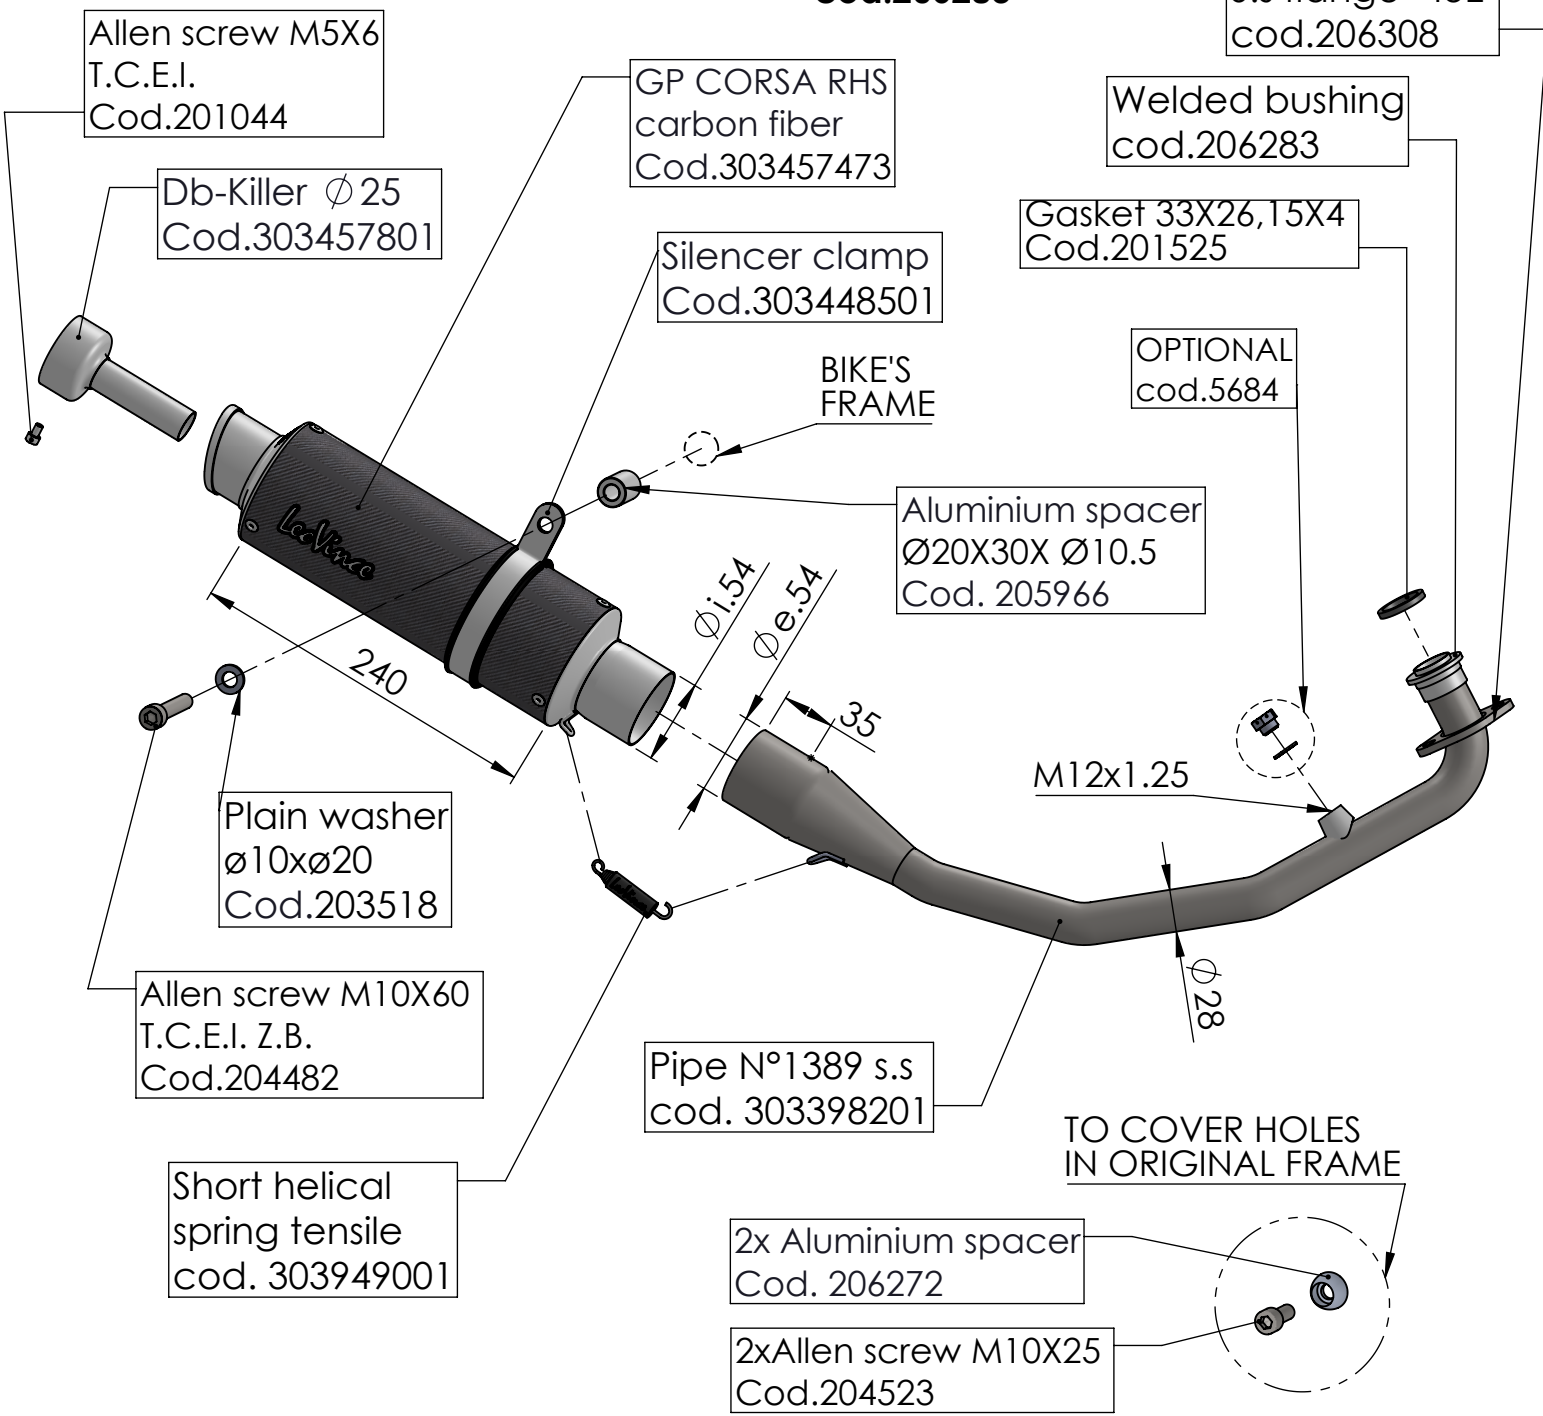

**Flange s.s. "43E"
cod.206308 sp.5mm**

**Bushing s.s.
cod.206283**

**S.s flange "43E"
cod.206308**

Allen screw M5X6
T.C.E.I.
Cod.201044

Db-Killer ϕ 25
Cod.303457801

GP CORSA RHS
carbon fiber
Cod.303457473

Silencer clamp
Cod.303448501

Welded bushing
cod.206283

Gasket 33X26,15X4
Cod.201525

BIKE'S
FRAME

OPTIONAL
cod.5684

Aluminium spacer
 ϕ 20X30X ϕ 10.5
Cod. 205966

Plain washer
 ϕ 10x ϕ 20
Cod.203518

M12x1.25

Allen screw M10X60
T.C.E.I. Z.B.
Cod.204482

Pipe N°1389 s.s.
cod. 303398201

Short helical
spring tensile
cod. 303949001

TO COVER HOLES
IN ORIGINAL FRAME

2x Aluminium spacer
Cod. 206272

2xAllen screw M10X25
Cod.204523

ART. 3398

HONDA PCX 125

FULL SYSTEM - GP CORSA - CARBON